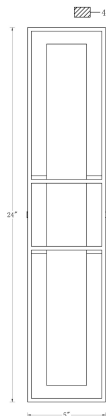

### PRODUCT DETAILS

No.	:	46838-018
Product Color	:	MATTE BLACK
Product Material	:	METAL
Shade / Accent Colour	:	ALABASTER
Shade / Accent Material	:	ALABASTER
Length	:	5"
Width	:	5"
Height	:	24"
Overall Height	:	5"
Ext	:	4"
Weight	:	6.3LBS
Shade Length	:	22"
Shade Width	:	2.5"
Shade Height	:	1.25"

### LIGHT SOURCE DETAILS

Number of Bulbs	:	1
Light Source	:	LED
Light Source Type	:	LED / INTEGRATED LED
Bulb Voltage	:	120V
Socket Type	:	INTEGRATED
Wattage	:	1 X 20W
Total Wattage	:	20W
Delivered Lumens	:	734LM
Kelvin	:	3000K
CRI	:	90
Bulb Included	:	YES
Dimmable	:	YES

### TECHNICAL DETAILS

Hanging Support Type	:	J-BOX
Canopy / Backplate Length	:	5"
Canopy / Backplate Height	:	5"
Canopy / Backplate Width	:	0.75"
IP Rating	:	IP44
Location	:	WET
Beam Angle	:	360