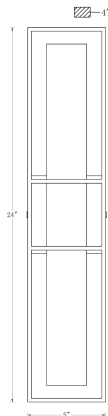

BLAKLEY, 24IN INTEGRATED LED OUTDOOR WALL SCONCE

PRODUCT DETAILS

No.	:	46838-018
Product Color	:	MATTE BLACK
Product Material	:	METAL
Shade / Accent Colour	:	ALABASTER
Shade / Accent Material	:	ALABASTER
Length	:	5"
Width	:	5"
Height	:	24"
Overall Height	:	5"
Ext	:	4"
Weight	:	6.3LBS
Shade Length	:	13.25"
Shade Width	:	2.5"
Shade Height	:	1.25"

LIGHT SOURCE DETAILS

Number of Bulbs	:	1
Light Source	:	LED
Light Source Type	:	LED / INTEGRATED LED
Bulb Voltage	:	120V
Socket Type	:	INTEGRATED
Wattage	:	1 X 20W
Total Wattage	:	20W
Delivered Lumens	:	734LM
Kelvin	:	3000K
CRI	:	90
Bulb Included	:	YES
Dimmable	:	YES

OPTIONS AVAILABLE

ITEM NO.	FINISH	SHADE
46838-018	MATTE BLACK	WHITE
46838-025	MATTE GOLD	WHITE

TECHNICAL DETAILS

Hanging Support Type	:	J-BOX
Canopy / Backplate Length	:	5"
Canopy / Backplate Height	:	5"
Canopy / Backplate Width	:	0.75"
IP Rating	:	IP44
Location	:	WET
Beam Angle	:	360