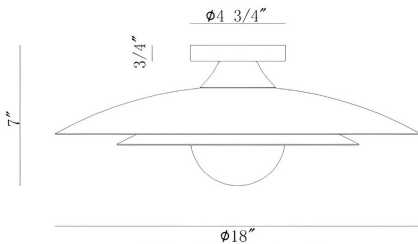

WELSH, 18IN INTEGRATED LED FLUSH MOUNT

PRODUCT DETAILS

No.	:	46815-019
Product Color	:	MATTE WHITE
Product Material	:	METAL
Shade / Accent Colour	:	WHITE
Shade / Accent Material	:	GLASS
Length	:	18"
Width	:	18"
Diameter	:	18"
Height	:	7"
Overall Height	:	7"
Weight	:	4.5LBS
Shade Height	:	4.75"
Shade Diameter	:	6"

LIGHT SOURCE DETAILS

Number of Bulbs	:	1
Light Source	:	LED
Light Source Type	:	LED / INTEGRATED LED
Bulb Voltage	:	120V
Socket Type	:	INTEGRATED
Wattage	:	1 X 10W
Total Wattage	:	10W
Delivered Lumens	:	448LM
Kelvin	:	3000K
CRI	:	90
Bulb Included	:	YES
Dimmable	:	YES

OPTIONS AVAILABLE

ITEM NO.	FINISH	SHADE
46815-019	MATTE WHITE	WHITE
46815-026	MATTE BLUE	BLUE
46815-033	MATTE GREY	GRAY
46815-040	MATTE BLACK	BLACK

TECHNICAL DETAILS

Light Direction	:	DOWN
Hanging Support Type	:	J-BOX
Canopy / Backplate Height	:	0.75"
Canopy / Backplate Dia.	:	4.75"
IP Rating	:	IP22
Location	:	DRY
Beam Angle	:	360