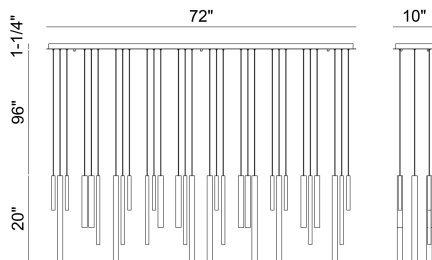

## PRODUCT DETAILS

No.	:	46814-036
Product Color	:	SATIN NICKEL
Product Material	:	METAL
Shade / Accent Colour	:	NICKEL
Shade / Accent Material	:	STEEL
Length	:	72"
Width	:	10"
Height	:	20"
Overall Height	:	117.25"
Weight	:	38.3LBS
Shade Length	:	15.7"
Shade Height	:	0.16"
Shade Diameter	:	15.7"

## TECHNICAL DETAILS

Light Direction	:	DOWN
Hanging Support Type	:	AIRCRAFT CABLE
Canopy / Backplate Length	:	4.75"
Canopy / Backplate Height	:	4.75"
Canopy / Backplate Width	:	1"
IP Rating	:	IP22
Location	:	DRY
Beam Angle	:	360