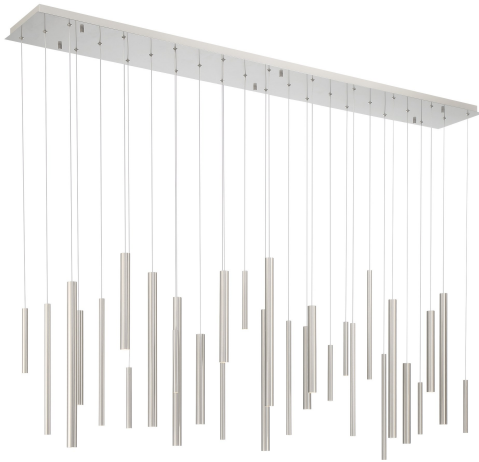

# SANTANA, 30-LIGHT 72IN INTEGRATED LED GRAND CHANDELIER

## OPTIONS AVAILABLE

ITEM NO.	FINISH	SHADE
46814-012	MIX	MULTI COLOR
46814-029	MATTE BLACK	BLACK
46814-036	SATIN NICKEL	SATIN NICKEL
46814-043	ANTIQUÉ BRASS	ANTIQUÉ BRASS

## PRODUCT DETAILS

No.	:	46814-036
Product Color	:	SATIN NICKEL
Product Material	:	METAL
Shade / Accent Colour	:	NICKEL
Shade / Accent Material	:	STEEL
Length	:	72"
Width	:	10"
Height	:	20"
Overall Height	:	117.25"
Weight	:	38.3LBS
Shade Length	:	15.7"
Shade Height	:	0.16"
Shade Diameter	:	15.7"

## TECHNICAL DETAILS

Light Direction	:	DOWN
Hanging Support Type	:	AIRCRAFT CABLE
Canopy / Backplate Length	:	4.75"
Canopy / Backplate Height	:	4.75"
Canopy / Backplate Width	:	1"
IP Rating	:	IP22
Location	:	DRY
Beam Angle	:	360