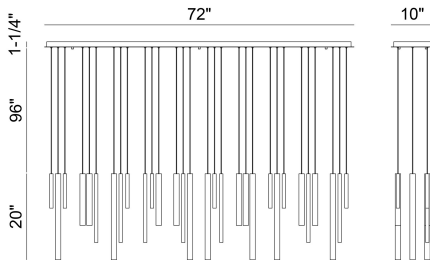

SANTANA, 30-LIGHT 72IN INTEGRATED LED GRAND CHANDELIER

OPTIONS AVAILABLE

ITEM NO.	FINISH	SHADE
46814-012	MIX	MULTI COLOR
46814-029	MATTE BLACK	BLACK
46814-036	SATIN NICKEL	SATIN NICKEL
46814-043	ANTIQUÉ BRASS	ANTIQUÉ BRASS

PRODUCT DETAILS

No.	:	46814-012
Product Color	:	MIX
Product Material	:	METAL
Shade / Accent Colour	:	MIXED
Shade / Accent Material	:	STEEL
Length	:	72"
Width	:	10"
Height	:	20"
Overall Height	:	117.25"
Weight	:	38.3LBS
Shade Length	:	15.7"
Shade Height	:	0.16"
Shade Diameter	:	15.7"

TECHNICAL DETAILS

Light Direction	:	DOWN
Hanging Support Type	:	AIRCRAFT CABLE
Canopy / Backplate Length	:	4.75"
Canopy / Backplate Height	:	4.75"
Canopy / Backplate Width	:	1"
IP Rating	:	IP22
Location	:	DRY
Beam Angle	:	360