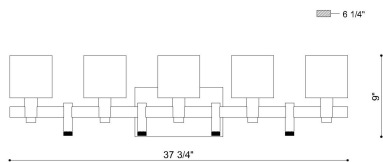

DECATO, 5-LIGHT 38IN VANITY

PRODUCT DETAILS

No.	:	46813-015
Product Color	:	MATTE BLACK
Product Material	:	METAL
Shade / Accent Colour	:	CLEAR
Shade / Accent Material	:	GLASS
Length	:	37.75"
Width	:	5.5"
Height	:	9"
Overall Height	:	9.1"
Ext	:	6.25"
Weight	:	5.5LBS
Shade Length	:	15.7"
Shade Height	:	0.16"
Shade Diameter	:	15.7"

LIGHT SOURCE DETAILS

Number of Bulbs	:	5
Light Source Type	:	B10 / E12
Bulb Voltage	:	120V
Socket Type	:	E12
Wattage	:	5 X 40W
Total Wattage	:	200W
Bulb Included	:	NO
Dimmable	:	YES

OPTIONS AVAILABLE

ITEM NO.	FINISH	SHADE
46813-015	MATTE BLACK	CLEAR
46813-022	SATIN NICKEL	CLEAR

TECHNICAL DETAILS

Light Direction	:	UP
Hanging Support Type	:	J-BOX
Canopy / Backplate Length	:	9.75"
Canopy / Backplate Height	:	5.5"
Canopy / Backplate Width	:	1"
IP Rating	:	IP22
Location	:	DAMP
Beam Angle	:	360