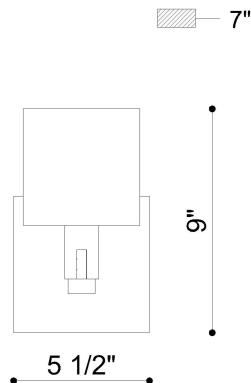

### PRODUCT DETAILS

No.	:	46811-011
Product Color	:	MATTE BLACK
Product Material	:	METAL
Shade / Accent Colour	:	CLEAR
Shade / Accent Material	:	GLASS
Length	:	5.5"
Width	:	5.5"
Height	:	9"
Overall Height	:	9.1"
Ext	:	7"
Weight	:	2.3LBS
Shade Height	:	4.7"
Shade Diameter	:	4.7"

### TECHNICAL DETAILS

Light Direction	:	UP
Hanging Support Type	:	J-BOX
Canopy / Backplate Length	:	5.5"
Canopy / Backplate Height	:	5.5"
Canopy / Backplate Width	:	1"
IP Rating	:	IP22
Location	:	DAMP
Beam Angle	:	360