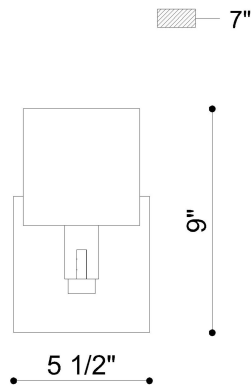

DECATO, 9IN WALL SCONCE

PRODUCT DETAILS

No.	:	46811-011
Product Color	:	MATTE BLACK
Product Material	:	METAL
Shade / Accent Colour	:	CLEAR
Shade / Accent Material	:	GLASS
Length	:	5.5"
Width	:	5.5"
Height	:	9"
Overall Height	:	9.1"
Ext	:	7"
Weight	:	2.3LBS
Shade Height	:	4.7"
Shade Diameter	:	4.7"

LIGHT SOURCE DETAILS

Number of Bulbs	:	1
Light Source Type	:	B10 / E12
Bulb Voltage	:	120V
Socket Type	:	E12
Wattage	:	40W
Total Wattage	:	40W
Bulb Included	:	NO
Dimmable	:	YES

OPTIONS AVAILABLE

ITEM NO.	FINISH	SHADE
46811-011	MATTE BLACK	CLEAR
46811-028	SATIN NICKEL	CLEAR

TECHNICAL DETAILS

Light Direction	:	UP
Hanging Support Type	:	J-BOX
Canopy / Backplate Length	:	5.5"
Canopy / Backplate Height	:	5.5"
Canopy / Backplate Width	:	1"
IP Rating	:	IP22
Location	:	DAMP
Beam Angle	:	360