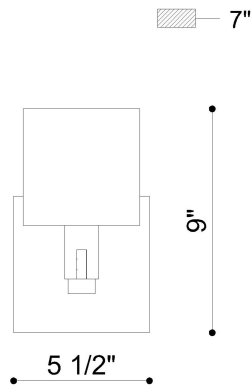

### PRODUCT DETAILS

No.	:	46811-011
Product Color	:	MATTE BLACK
Product Material	:	METAL
Shade / Accent Colour	:	CLEAR
Shade / Accent Material	:	GLASS
Length	:	5.5"
Width	:	5.5"
Height	:	9"
Overall Height	:	9.1"
Ext	:	7"
Weight	:	2.3LBS
Shade Height	:	4.7"
Shade Diameter	:	4.7"

### TECHNICAL DETAILS

Light Direction	:	UP
Hanging Support Type	:	J-BOX
Canopy / Backplate Length	:	5.5"
Canopy / Backplate Height	:	5.5"
Canopy / Backplate Width	:	1"
IP Rating	:	IP22
Location	:	DAMP
Beam Angle	:	360