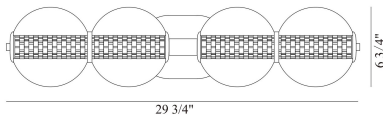

### PRODUCT DETAILS

No.	:	46810-025
Product Color	:	GOLD
Product Material	:	METAL
Shade / Accent Colour	:	CLEAR
Shade / Accent Material	:	GLASS
Length	:	29.75"
Width	:	29.75"
Height	:	6.75"
Overall Height	:	8.3"
Ext	:	8.25"
Weight	:	6.5LBS
Shade Length	:	13.25"
Shade Width	:	2.5"
Shade Height	:	1.25"
Shade Diameter	:	6.7"

### LIGHT SOURCE DETAILS

Number of Bulbs	:	4
Light Source	:	LED
Light Source Type	:	LED / INTEGRATED LED
Bulb Voltage	:	120V
Socket Type	:	INTEGRATED
Wattage	:	4 X 18.5W
Total Wattage	:	18.5W
Delivered Lumens	:	1782LM
Kelvin	:	3000K
CRI	:	90
Bulb Included	:	YES
Dimmable	:	YES

### TECHNICAL DETAILS

Hanging Support Type	:	J-BOX
Canopy / Backplate Length	:	7.75"
Canopy / Backplate Height	:	1.25"
Canopy / Backplate Width	:	5.25"
IP Rating	:	IP22
Location	:	DRY
Beam Angle	:	360