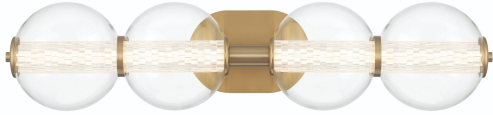

## ATOMO, 4-LIGHT 30IN INTEGRATED LED VANITY

### PRODUCT DETAILS

No.	:	46810-025
Product Color	:	GOLD
Product Material	:	METAL
Shade / Accent Colour	:	CLEAR
Shade / Accent Material	:	GLASS
Length	:	29.75"
Width	:	29.75"
Height	:	6.75"
Overall Height	:	8.3"
Ext	:	8.25"
Weight	:	6.5LBS
Shade Length	:	13.25"
Shade Width	:	2.5"
Shade Height	:	1.25"
Shade Diameter	:	6.7"

### OPTIONS AVAILABLE

ITEM NO.	FINISH	SHADE
46810-014	CHROME	CLEAR
46810-025	GOLD	CLEAR

 8 1/4"

### TECHNICAL DETAILS

Hanging Support Type	:	J-BOX
Canopy / Backplate Length	:	7.75"
Canopy / Backplate Height	:	1.25"
Canopy / Backplate Width	:	5.25"
IP Rating	:	IP22
Location	:	DRY
Beam Angle	:	360