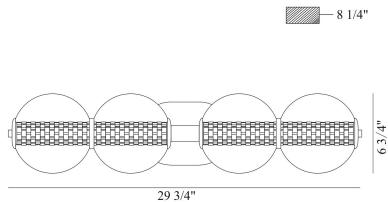

ATOMO, 4-LIGHT 30IN INTEGRATED LED VANITY

PRODUCT DETAILS

No.	:	46810-025
Product Color	:	GOLD
Product Material	:	METAL
Shade / Accent Colour	:	CLEAR
Shade / Accent Material	:	GLASS
Length	:	29.75"
Width	:	29.75"
Height	:	6.75"
Overall Height	:	8.3"
Ext	:	8.25"
Weight	:	6.5LBS
Shade Length	:	13.25"
Shade Width	:	2.5"
Shade Height	:	1.25"
Shade Diameter	:	6.7"

LIGHT SOURCE DETAILS

Number of Bulbs	:	4
Light Source	:	LED
Light Source Type	:	LED / INTEGRATED LED
Bulb Voltage	:	120V
Socket Type	:	INTEGRATED
Wattage	:	4 X 18.5W
Total Wattage	:	18.5W
Delivered Lumens	:	1782LM
Kelvin	:	3000K
CRI	:	90
Bulb Included	:	YES
Dimmable	:	YES

OPTIONS AVAILABLE

ITEM NO.	FINISH	SHADE
46810-014	CHROME	CLEAR
46810-025	GOLD	CLEAR
46810-038		

TECHNICAL DETAILS

Hanging Support Type	:	J-BOX
Canopy / Backplate Length	:	7.75"
Canopy / Backplate Height	:	1.25"
Canopy / Backplate Width	:	5.25"
IP Rating	:	IP22
Location	:	DRY
Beam Angle	:	360