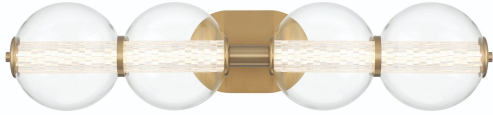

ATOMO, 4-LIGHT 30IN INTEGRATED LED VANITY

PRODUCT DETAILS

No.	:	46810-025
Product Color	:	GOLD
Product Material	:	METAL
Shade / Accent Colour	:	CLEAR
Shade / Accent Material	:	GLASS
Length	:	29.75"
Width	:	29.75"
Height	:	6.75"
Overall Height	:	8.3"
Ext	:	8.25"
Weight	:	6.5LBS
Shade Length	:	13.25"
Shade Width	:	2.5"
Shade Height	:	1.25"
Shade Diameter	:	6.7"

LIGHT SOURCE DETAILS

Number of Bulbs	:	4
Light Source	:	LED
Light Source Type	:	LED / INTEGRATED LED
Bulb Voltage	:	120V
Socket Type	:	INTEGRATED
Wattage	:	4 X 18.5W
Total Wattage	:	18.5W
Delivered Lumens	:	1782LM
Kelvin	:	3000K
CRI	:	90
Bulb Included	:	YES
Dimmable	:	YES

OPTIONS AVAILABLE

ITEM NO.	FINISH	SHADE
46810-014	CHROME	CLEAR
46810-025	GOLD	CLEAR
46810-038		

TECHNICAL DETAILS

Hanging Support Type	:	J-BOX
Canopy / Backplate Length	:	7.75"
Canopy / Backplate Height	:	1.25"
Canopy / Backplate Width	:	5.25"
IP Rating	:	IP22
Location	:	DRY
Beam Angle	:	360