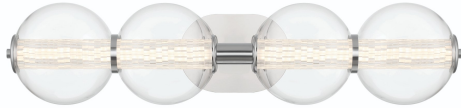

ATOMO, 4-LIGHT 30IN INTEGRATED LED VANITY

PRODUCT DETAILS

No.	:	46810-014
Product Color	:	CHROME
Product Material	:	METAL
Shade / Accent Colour	:	CLEAR
Shade / Accent Material	:	GLASS
Length	:	29.75"
Width	:	29.75"
Height	:	6.75"
Overall Height	:	8.3"
Ext	:	8.25"
Weight	:	6.5LBS
Shade Length	:	13.25"
Shade Width	:	2.5"
Shade Height	:	1.25"
Shade Diameter	:	6.7"

LIGHT SOURCE DETAILS

Number of Bulbs	:	4
Light Source	:	LED
Light Source Type	:	LED / INTEGRATED LED
Bulb Voltage	:	120V
Socket Type	:	INTEGRATED
Wattage	:	4 X 18.5W
Total Wattage	:	18.5W
Delivered Lumens	:	1782LM
Kelvin	:	3000K
CRI	:	90
Bulb Included	:	YES
Dimmable	:	YES

OPTIONS AVAILABLE

ITEM NO.	FINISH	SHADE
46810-014	CHROME	CLEAR
46810-025	GOLD	CLEAR

 8 1/4"

TECHNICAL DETAILS

Hanging Support Type	:	J-BOX
Canopy / Backplate Length	:	7.75"
Canopy / Backplate Height	:	1.25"
Canopy / Backplate Width	:	5.25"
IP Rating	:	IP22
Location	:	DRY
Beam Angle	:	360