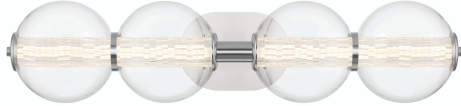

ATOMO, 4-LIGHT 30IN INTEGRATED LED VANITY

PRODUCT DETAILS

| | | |
|-------------------------|---|-----------|
| No. | : | 46810-014 |
| Product Color | : | CHROME |
| Product Material | : | METAL |
| Shade / Accent Colour | : | CLEAR |
| Shade / Accent Material | : | GLASS |
| Length | : | 29.75" |
| Width | : | 29.75" |
| Height | : | 6.75" |
| Overall Height | : | 8.3" |
| Ext | : | 8.25" |
| Weight | : | 6.5LBS |
| Shade Length | : | 13.25" |
| Shade Width | : | 2.5" |
| Shade Height | : | 1.25" |
| Shade Diameter | : | 6.7" |

LIGHT SOURCE DETAILS

| | | |
|-------------------|---|----------------------|
| Number of Bulbs | : | 4 |
| Light Source | : | LED |
| Light Source Type | : | LED / INTEGRATED LED |
| Bulb Voltage | : | 120V |
| Socket Type | : | INTEGRATED |
| Wattage | : | 4 X 18.5W |
| Total Wattage | : | 18.5W |
| Delivered Lumens | : | 1782LM |
| Kelvin | : | 3000K |
| CRI | : | 90 |
| Bulb Included | : | YES |
| Dimmable | : | YES |

OPTIONS AVAILABLE

| ITEM NO. | FINISH | SHADE |
|-----------|--------|-------|
| 46810-014 | CHROME | CLEAR |
| 46810-025 | GOLD | CLEAR |

 8 1/4"

TECHNICAL DETAILS

| | | |
|---------------------------|---|-------|
| Hanging Support Type | : | J-BOX |
| Canopy / Backplate Length | : | 7.75" |
| Canopy / Backplate Height | : | 1.25" |
| Canopy / Backplate Width | : | 5.25" |
| IP Rating | : | IP22 |
| Location | : | DRY |
| Beam Angle | : | 360 |