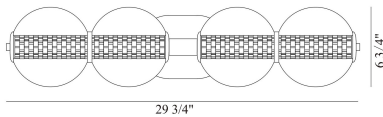

ATOMO, 4-LIGHT 30IN INTEGRATED LED VANITY

PRODUCT DETAILS

No.	:	46810-014
Product Color	:	CHROME
Product Material	:	METAL
Shade / Accent Colour	:	CLEAR
Shade / Accent Material	:	GLASS
Length	:	29.75"
Width	:	29.75"
Height	:	6.75"
Overall Height	:	8.3"
Ext	:	8.25"
Weight	:	6.5LBS
Shade Length	:	13.25"
Shade Width	:	2.5"
Shade Height	:	1.25"
Shade Diameter	:	6.7"

LIGHT SOURCE DETAILS

Number of Bulbs	:	4
Light Source	:	LED
Light Source Type	:	LED / INTEGRATED LED
Bulb Voltage	:	120V
Socket Type	:	INTEGRATED
Wattage	:	4 X 18.5W
Total Wattage	:	18.5W
Delivered Lumens	:	1782LM
Kelvin	:	3000K
CRI	:	90
Bulb Included	:	YES
Dimmable	:	YES

OPTIONS AVAILABLE

ITEM NO.	FINISH	SHADE
46810-014	CHROME	CLEAR
46810-025	GOLD	CLEAR

 8 1/4"

TECHNICAL DETAILS

Hanging Support Type	:	J-BOX
Canopy / Backplate Length	:	7.75"
Canopy / Backplate Height	:	1.25"
Canopy / Backplate Width	:	5.25"
IP Rating	:	IP22
Location	:	DRY
Beam Angle	:	360