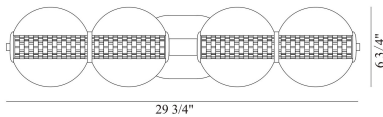

ATOMO, 4-LIGHT 30IN INTEGRATED LED VANITY

PRODUCT DETAILS

| | | |
|-------------------------|---|-----------|
| No. | : | 46810-014 |
| Product Color | : | CHROME |
| Product Material | : | METAL |
| Shade / Accent Colour | : | CLEAR |
| Shade / Accent Material | : | GLASS |
| Length | : | 29.75" |
| Width | : | 29.75" |
| Height | : | 6.75" |
| Overall Height | : | 8.3" |
| Ext | : | 8.25" |
| Weight | : | 6.5LBS |
| Shade Length | : | 13.25" |
| Shade Width | : | 2.5" |
| Shade Height | : | 1.25" |
| Shade Diameter | : | 6.7" |

LIGHT SOURCE DETAILS

| | | |
|-------------------|---|----------------------|
| Number of Bulbs | : | 4 |
| Light Source | : | LED |
| Light Source Type | : | LED / INTEGRATED LED |
| Bulb Voltage | : | 120V |
| Socket Type | : | INTEGRATED |
| Wattage | : | 4 X 18.5W |
| Total Wattage | : | 18.5W |
| Delivered Lumens | : | 1782LM |
| Kelvin | : | 3000K |
| CRI | : | 90 |
| Bulb Included | : | YES |
| Dimmable | : | YES |

OPTIONS AVAILABLE

| ITEM NO. | FINISH | SHADE |
|-----------|--------|-------|
| 46810-014 | CHROME | CLEAR |
| 46810-025 | GOLD | CLEAR |

 8 1/4"

TECHNICAL DETAILS

| | | |
|---------------------------|---|-------|
| Hanging Support Type | : | J-BOX |
| Canopy / Backplate Length | : | 7.75" |
| Canopy / Backplate Height | : | 1.25" |
| Canopy / Backplate Width | : | 5.25" |
| IP Rating | : | IP22 |
| Location | : | DRY |
| Beam Angle | : | 360 |