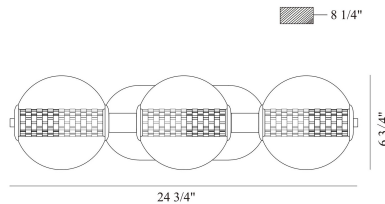

ATOMO, 3-LIGHT 25IN INTEGRATED LED VANITY

PRODUCT DETAILS

No.	:	46809-018
Product Color	:	CHROME
Product Material	:	METAL
Shade / Accent Colour	:	CLEAR
Shade / Accent Material	:	GLASS
Width	:	24.75"
Height	:	6.75"
Overall Height	:	9.3"
Ext	:	8.25"
Weight	:	7.2LBS
Shade Length	:	13.25"
Shade Width	:	2.5"
Shade Height	:	1.25"
Shade Diameter	:	6.7"

OPTIONS AVAILABLE

ITEM NO.	FINISH	SHADE
46809-018	CHROME	CLEAR
46809-023	GOLD	CLEAR

TECHNICAL DETAILS

Hanging Support Type	:	J-BOX
Canopy / Backplate Length	:	11.75"
Canopy / Backplate Height	:	1.25"
Canopy / Backplate Width	:	5.25"
IP Rating	:	IP22
Location	:	DRY
Beam Angle	:	360