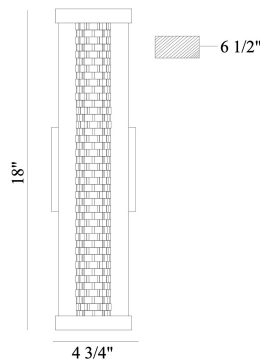

SAVRON, 18IN INTEGRATED LED OUTDOOR WALL SCONCE

PRODUCT DETAILS

No.	:	46808-011
Product Color	:	MATTE BLACK
Product Material	:	METAL
Shade / Accent Colour	:	CLEAR
Shade / Accent Material	:	GLASS
Width	:	4.75"
Height	:	18"
Overall Height	:	18"
Ext	:	6.5"
Weight	:	6.3LBS
Shade Length	:	21.25"
Shade Width	:	2.5"
Shade Height	:	1.25"
Shade Diameter	:	4"

OPTIONS AVAILABLE

ITEM NO.	FINISH	SHADE
46808-011	MATTE BLACK	CLEAR

TECHNICAL DETAILS

Hanging Support Type	:	J-BOX
Canopy / Backplate Length	:	5"
Canopy / Backplate Height	:	0.75"
Canopy / Backplate Width	:	5"
IP Rating	:	IP44
Location	:	WET
Beam Angle	:	360