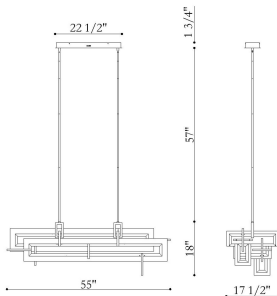

INIZIO, 55IN INTEGRATED LED LINEAR CHANDELIER

OPTIONS AVAILABLE

ITEM NO.	FINISH	SHADE
46806-024	MATTE GOLD	WHITE

PRODUCT DETAILS

No.	:	46806-024
Product Color	:	MATTE GOLD
Product Material	:	METAL
Shade / Accent Colour	:	WHITE
Shade / Accent Material	:	ACRYLIC
Length	:	55"
Width	:	17.5"
Height	:	18"
Overall Height	:	77"
Weight	:	38LBS
Shade Height	:	4.75"
Shade Diameter	:	4.5"

LIGHT SOURCE DETAILS

Number of Bulbs	:	1
Light Source	:	LED
Light Source Type	:	LED / INTEGRATED LED
Bulb Voltage	:	120V
Socket Type	:	INTEGRATED
Wattage	:	1 X 150W
Total Wattage	:	150W
Delivered Lumens	:	4315LM
Kelvin	:	3000K
CRI	:	90
Bulb Included	:	YES
Dimmable	:	YES

TECHNICAL DETAILS

Hanging Support Type	:	ROD
Canopy / Backplate Length	:	22.5"
Canopy / Backplate Height	:	1.75"
Canopy / Backplate Width	:	5.5"
IP Rating	:	IP22
Location	:	DRY
Beam Angle	:	360

PROJECT INFORMATION