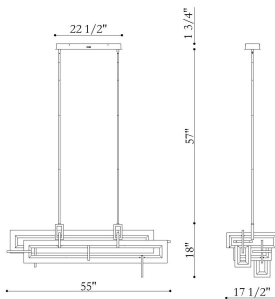

INIZIO, 55IN INTEGRATED LED LINEAR CHANDELIER

PRODUCT DETAILS

| | | |
|-------------------------|---|-------------|
| No. | : | 46806-017 |
| Product Color | : | MATTE BLACK |
| Product Material | : | METAL |
| Shade / Accent Colour | : | WHITE |
| Shade / Accent Material | : | ACRYLIC |
| Length | : | 55" |
| Width | : | 17.5" |
| Height | : | 18" |
| Overall Height | : | 77" |
| Weight | : | 38LBS |
| Shade Height | : | 4.75" |
| Shade Diameter | : | 4.5" |

LIGHT SOURCE DETAILS

| | | |
|-------------------|---|----------------------|
| Number of Bulbs | : | 1 / 5 |
| Light Source | : | LED |
| Light Source Type | : | LED / INTEGRATED LED |
| Bulb Voltage | : | 120V |
| Socket Type | : | INTEGRATED |
| Wattage | : | 1 X 150 / 5 X 150W |
| Total Wattage | : | 150W |
| Delivered Lumens | : | 4315LM |
| Kelvin | : | 3000K |
| CRI | : | 90 |
| Bulb Included | : | YES |
| Dimmable | : | YES |

OPTIONS AVAILABLE

| ITEM NO. | FINISH | SHADE |
|-----------|-------------|-------|
| 46806-017 | MATTE BLACK | WHITE |
| 46806-024 | MATTE GOLD | WHITE |

TECHNICAL DETAILS

| | | |
|---------------------------|---|-------|
| Hanging Support Type | : | ROD |
| Canopy / Backplate Length | : | 22.5" |
| Canopy / Backplate Height | : | 1.75" |
| Canopy / Backplate Width | : | 5.5" |
| IP Rating | : | IP22 |
| Location | : | DRY |
| Beam Angle | : | 360 |