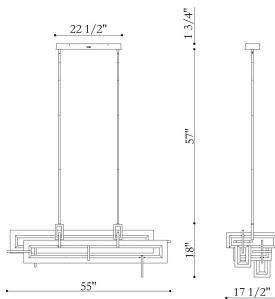

INIZIO, 55IN INTEGRATED LED LINEAR CHANDELIER

PRODUCT DETAILS

No.	:	46806-017
Product Color	:	MATTE BLACK
Product Material	:	METAL
Shade / Accent Colour	:	WHITE
Shade / Accent Material	:	ACRYLIC
Length	:	55"
Width	:	17.5"
Height	:	18"
Overall Height	:	77"
Weight	:	38LBS
Shade Height	:	4.75"
Shade Diameter	:	4.5"

LIGHT SOURCE DETAILS

Number of Bulbs	:	1 / 5
Light Source	:	LED
Light Source Type	:	LED / INTEGRATED LED
Bulb Voltage	:	120V
Socket Type	:	INTEGRATED
Wattage	:	1 X 150 / 5 X 150W
Total Wattage	:	150W
Delivered Lumens	:	4315LM
Kelvin	:	3000K
CRI	:	90
Bulb Included	:	YES
Dimmable	:	YES

OPTIONS AVAILABLE

ITEM NO.	FINISH	SHADE
46806-017	MATTE BLACK	WHITE
46806-024	MATTE GOLD	WHITE

TECHNICAL DETAILS

Hanging Support Type	:	ROD
Canopy / Backplate Length	:	22.5"
Canopy / Backplate Height	:	1.75"
Canopy / Backplate Width	:	5.5"
IP Rating	:	IP22
Location	:	DRY
Beam Angle	:	360