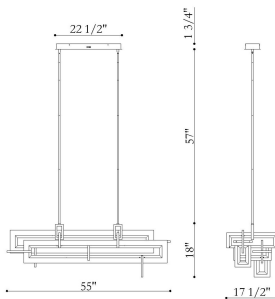

### PRODUCT DETAILS

No.	:	46806-017
Product Color	:	MATTE BLACK
Product Material	:	METAL
Shade / Accent Colour	:	WHITE
Shade / Accent Material	:	ACRYLIC
Length	:	55"
Width	:	17.5"
Height	:	18"
Overall Height	:	77"
Weight	:	38LBS
Shade Height	:	4.75"
Shade Diameter	:	4.5"

### TECHNICAL DETAILS

Hanging Support Type	:	ROD
Canopy / Backplate Length	:	22.5"
Canopy / Backplate Height	:	1.75"
Canopy / Backplate Width	:	5.5"
IP Rating	:	IP22
Location	:	DRY
Beam Angle	:	360