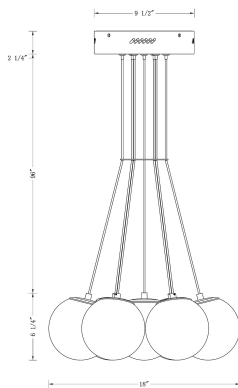

KEPLER, 7-LIGHT 18IN INTEGRATED LED MULTI DROP CHANDELIER

PRODUCT DETAILS

No.	:	46805-010
Product Color	:	GOLD
Product Material	:	METAL
Shade / Accent Colour	:	ALABASTER
Shade / Accent Material	:	ALABASTER
Length	:	18"
Width	:	18"
Diameter	:	18"
Height	:	6.25"
Overall Height	:	11"
Weight	:	35.1LBS
Shade Height	:	4.75"
Shade Diameter	:	4.5"

LIGHT SOURCE DETAILS

Number of Bulbs	:	7
Light Source	:	LED
Light Source Type	:	LED / INTEGRATED LED
Bulb Voltage	:	120V
Socket Type	:	INTEGRATED
Wattage	:	7 X 7W
Total Wattage	:	49W
Delivered Lumens	:	3506LM
Kelvin	:	3000K
CRI	:	90
Bulb Included	:	YES
Dimmable	:	YES

OPTIONS AVAILABLE

ITEM NO.	FINISH	SHADE
46805-010	GOLD	WHITE

TECHNICAL DETAILS

Hanging Support Type	:	AIRCRAFT CABLE
Canopy / Backplate Height	:	2.25"
Canopy / Backplate Dia.	:	9.5"
IP Rating	:	IP22
Location	:	DRY
Beam Angle	:	360