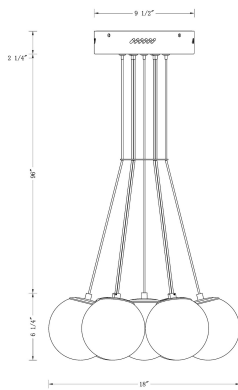

## PRODUCT DETAILS

No.	:	46805-010
Product Color	:	GOLD
Product Material	:	METAL
Shade / Accent Colour	:	ALABASTER
Shade / Accent Material	:	ALABASTER
Length	:	18"
Width	:	18"
Diameter	:	18"
Height	:	6.25"
Overall Height	:	11"
Weight	:	35.1LBS
Shade Height	:	4.75"
Shade Diameter	:	4.5"

## LIGHT SOURCE DETAILS

Number of Bulbs	:	7
Light Source	:	LED
Light Source Type	:	LED / INTEGRATED LED
Bulb Voltage	:	120V
Socket Type	:	INTEGRATED
Wattage	:	7 X 7W
Total Wattage	:	49W
Delivered Lumens	:	3506LM
Kelvin	:	3000K
CRI	:	90
Bulb Included	:	YES
Dimmable	:	YES

## TECHNICAL DETAILS

Hanging Support Type	:	AIRCRAFT CABLE
Canopy / Backplate Height	:	2.25"
Canopy / Backplate Dia.	:	9.5"
IP Rating	:	IP22
Location	:	DRY
Beam Angle	:	360