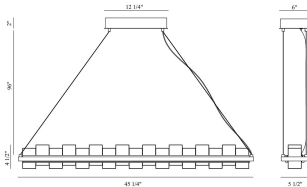

BRUCO, 45IN INTEGRATED LED LINEAR CHANDELIER

PRODUCT DETAILS

No.	:	46803-016
Product Color	:	MATTE BLACK
Product Material	:	METAL
Shade / Accent Colour	:	CLEAR
Shade / Accent Material	:	GLASS
Length	:	45.25"
Width	:	5.5"
Height	:	4.5"
Overall Height	:	99"
Weight	:	53.9LBS
Shade Length	:	2.5"
Shade Width	:	2.5"
Shade Height	:	4.75"
Shade Diameter	:	4.5"

OPTIONS AVAILABLE

ITEM NO.	FINISH	SHADE
46803-016	MATTE BLACK	CLEAR
46803-023	GOLD	CLEAR

TECHNICAL DETAILS

Hanging Support Type	:	AIRCRAFT CABLE
Canopy / Backplate Length	:	12.25"
Canopy / Backplate Height	:	2"
Canopy / Backplate Width	:	6"
IP Rating	:	IP22
Location	:	DRY
Beam Angle	:	360