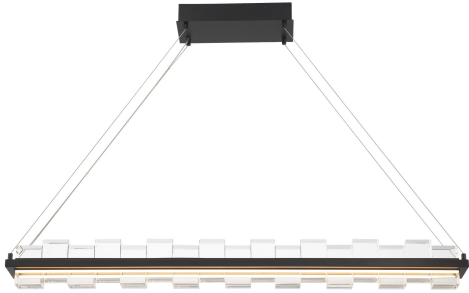

BRUCO, 45IN INTEGRATED LED LINEAR CHANDELIER

PRODUCT DETAILS

No.	:	46803-016
Product Color	:	MATTE BLACK
Product Material	:	METAL
Shade / Accent Colour	:	CLEAR
Shade / Accent Material	:	GLASS
Length	:	45.25"
Width	:	5.5"
Height	:	4.5"
Overall Height	:	99"
Weight	:	53.9LBS
Shade Length	:	2.5"
Shade Width	:	2.5"
Shade Height	:	4.75"
Shade Diameter	:	4.5"

LIGHT SOURCE DETAILS

Number of Bulbs	:	2
Light Source	:	LED
Light Source Type	:	LED / INTEGRATED LED
Bulb Voltage	:	120V
Socket Type	:	INTEGRATED
Wattage	:	2 X 40W
Total Wattage	:	80W
Delivered Lumens	:	1953LM
Kelvin	:	3000K
CRI	:	90
Bulb Included	:	YES
Dimmable	:	YES

OPTIONS AVAILABLE

ITEM NO.	FINISH	SHADE
46803-016	MATTE BLACK	CLEAR
46803-023	GOLD	CLEAR

TECHNICAL DETAILS

Hanging Support Type	:	AIRCRAFT CABLE
Canopy / Backplate Length	:	12.25"
Canopy / Backplate Height	:	2"
Canopy / Backplate Width	:	6"
IP Rating	:	IP22
Location	:	DRY
Beam Angle	:	360