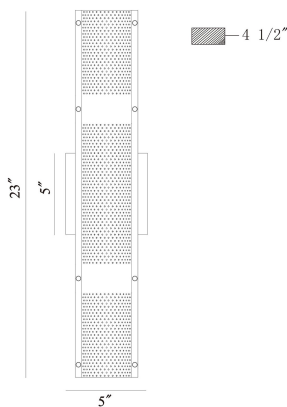

## PRODUCT DETAILS

No.	:	46802-019
Product Color	:	GOLD-BLACK MIX
Product Material	:	METAL
Shade / Accent Colour	:	BLACK
Shade / Accent Material	:	STEEL
Width	:	5"
Height	:	23"
Ext	:	4.5"
Weight	:	5.9LBS
Shade Height	:	23"
Shade Diameter	:	3"

## TECHNICAL DETAILS

Hanging Support Type	:	J-BOX
Canopy / Backplate Length	:	5.75"
Canopy / Backplate Height	:	5.75"
Canopy / Backplate Width	:	0.75"
IP Rating	:	IP44
Location	:	WET
Beam Angle	:	360