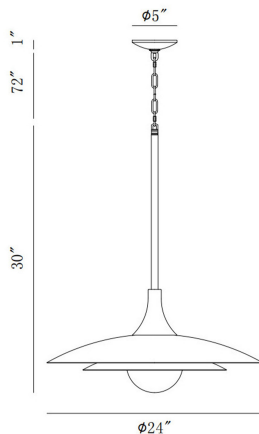

## WELSH, 24IN INTEGRATED LED PENDANT

### PRODUCT DETAILS

No.	:	46785-015
Product Color	:	MATTE WHITE
Product Material	:	METAL
Shade / Accent Colour	:	WHITE
Shade / Accent Material	:	GLASS
Length	:	24"
Width	:	24"
Diameter	:	24"
Height	:	30"
Overall Height	:	101"
Weight	:	9.2LBS
Shade Height	:	4.7"
Shade Diameter	:	4.7"

### TECHNICAL DETAILS

Light Direction	:	DOWN
Hanging Support Type	:	CHAIN
Hanging Support Length	:	72"
Canopy / Backplate Height	:	1"
Canopy / Backplate Dia.	:	5"
IP Rating	:	IP22
Location	:	DRY
Beam Angle	:	360