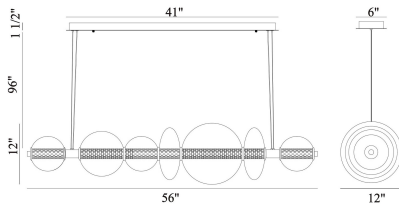

ATOMO, 7-LIGHT 56IN INTEGRATED LED LINEAR CHANDELIER

PRODUCT DETAILS

No.	:	46772-036
Product Color	:	GOLD
Product Material	:	METAL
Shade / Accent Colour	:	CLEAR
Shade / Accent Material	:	GLASS
Length	:	56"
Width	:	12"
Height	:	12"
Overall Height	:	99"
Weight	:	19.3LBS
Shade Height	:	4.7"
Shade Diameter	:	4.7"

OPTIONS AVAILABLE

ITEM NO.	FINISH	SHADE
46772-015	CHROME	CLEAR
46772-022	CHROME	SMOKE
46772-036	GOLD	CLEAR
46772-048	GOLD	SMOKE

TECHNICAL DETAILS

Hanging Support Type	:	AIRCRAFT CABLE
Canopy / Backplate Length	:	41"
Canopy / Backplate Height	:	1.5"
Canopy / Backplate Width	:	6"
IP Rating	:	IP22
Location	:	DRY
Beam Angle	:	360