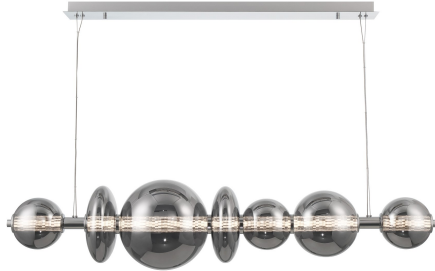

## ATOMO, 7-LIGHT 56IN INTEGRATED LED LINEAR CHANDELIER

### PRODUCT DETAILS

No.	:	46772-022
Product Color	:	CHROME
Product Material	:	METAL
Shade / Accent Colour	:	SMOKE
Shade / Accent Material	:	GLASS
Length	:	56"
Width	:	12"
Height	:	12"
Overall Height	:	99"
Weight	:	19.3LBS
Shade Height	:	4.7"
Shade Diameter	:	4.7"

### LIGHT SOURCE DETAILS

Number of Bulbs	:	3
Light Source	:	LED
Light Source Type	:	INTEGRATED LED
Bulb Voltage	:	120V
Socket Type	:	INTEGRATED
Wattage	:	3 X 46W
Total Wattage	:	46W
Delivered Lumens	:	3586LM
Kelvin	:	3000K
CRI	:	90
Bulb Included	:	YES
Dimmable	:	YES

### TECHNICAL DETAILS

Hanging Support Type	:	AIRCRAFT CABLE
Canopy / Backplate Length	:	41"
Canopy / Backplate Height	:	1.5"
Canopy / Backplate Width	:	6"
IP Rating	:	IP22
Location	:	DRY
Beam Angle	:	360