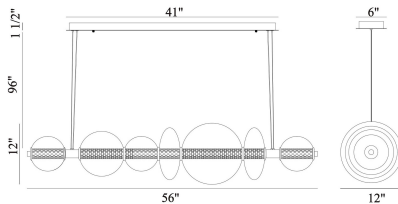

### PRODUCT DETAILS

No.	:	46772-022
Product Color	:	CHROME
Product Material	:	METAL
Shade / Accent Colour	:	SMOKE
Shade / Accent Material	:	GLASS
Length	:	56"
Width	:	12"
Height	:	12"
Overall Height	:	99"
Weight	:	19.3LBS
Shade Height	:	4.7"
Shade Diameter	:	4.7"

### TECHNICAL DETAILS

Hanging Support Type	:	AIRCRAFT CABLE
Canopy / Backplate Length	:	41"
Canopy / Backplate Height	:	1.5"
Canopy / Backplate Width	:	6"
IP Rating	:	IP22
Location	:	DRY
Beam Angle	:	360