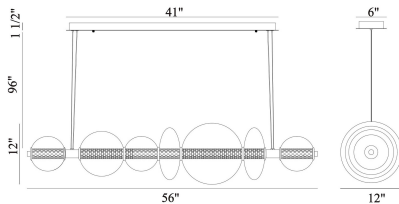

ATOMO, 7-LIGHT 56IN INTEGRATED LED LINEAR CHANDELIER

PRODUCT DETAILS

| | | |
|-------------------------|---|-----------|
| No. | : | 46772-015 |
| Product Color | : | CHROME |
| Product Material | : | METAL |
| Shade / Accent Colour | : | CLEAR |
| Shade / Accent Material | : | GLASS |
| Length | : | 56" |
| Width | : | 12" |
| Height | : | 12" |
| Overall Height | : | 99" |
| Weight | : | 19.3LBS |
| Shade Height | : | 4.7" |
| Shade Diameter | : | 4.7" |

| | | |
|---------------------------|---|----------------|
| Hanging Support Type | : | AIRCRAFT CABLE |
| Canopy / Backplate Length | : | 41" |
| Canopy / Backplate Height | : | 1.5" |
| Canopy / Backplate Width | : | 6" |
| IP Rating | : | IP22 |
| Location | : | DRY |
| Beam Angle | : | 360 |