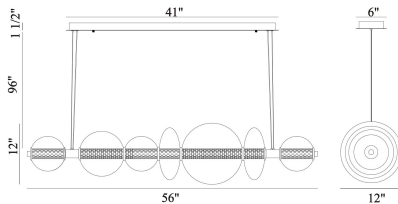

ATOMO, 7-LIGHT 56IN INTEGRATED LED LINEAR CHANDELIER

PRODUCT DETAILS

No.	:	46772-015
Product Color	:	CHROME
Product Material	:	METAL
Shade / Accent Colour	:	CLEAR
Shade / Accent Material	:	GLASS
Length	:	56"
Width	:	12"
Height	:	12"
Overall Height	:	99"
Weight	:	19.3LBS
Shade Height	:	4.7"
Shade Diameter	:	4.7"

OPTIONS AVAILABLE

ITEM NO.	FINISH	SHADE
46772-015	CHROME	CLEAR
46772-022	CHROME	SMOKE
46772-036	GOLD	CLEAR
46772-048	GOLD	SMOKE

TECHNICAL DETAILS

Hanging Support Type	:	AIRCRAFT CABLE
Canopy / Backplate Length	:	41"
Canopy / Backplate Height	:	1.5"
Canopy / Backplate Width	:	6"
IP Rating	:	IP22
Location	:	DRY
Beam Angle	:	360