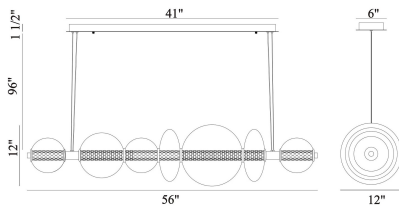

ATOMO, 7-LIGHT 56IN INTEGRATED LED LINEAR CHANDELIER

PRODUCT DETAILS

No.	:	46772-015
Product Color	:	CHROME
Product Material	:	METAL
Shade / Accent Colour	:	CLEAR
Shade / Accent Material	:	GLASS
Length	:	56"
Width	:	12"
Height	:	12"
Overall Height	:	99"
Weight	:	19.3LBS
Shade Height	:	4.7"
Shade Diameter	:	4.7"

OPTIONS AVAILABLE

ITEM NO.	FINISH	SHADE
46772-015	CHROME	CLEAR
46772-022	CHROME	SMOKE
46772-036	GOLD	CLEAR
46772-048	GOLD	SMOKE
46772-060		

TECHNICAL DETAILS

Hanging Support Type	:	AIRCRAFT CABLE
Canopy / Backplate Length	:	41"
Canopy / Backplate Height	:	1.5"
Canopy / Backplate Width	:	6"
IP Rating	:	IP22
Location	:	DRY
Beam Angle	:	360