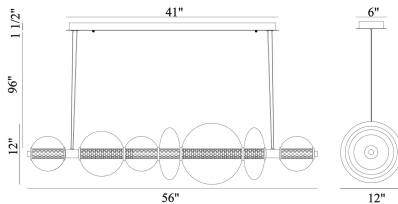

### PRODUCT DETAILS

No.	:	46772-015
Product Color	:	CHROME
Product Material	:	METAL
Shade / Accent Colour	:	CLEAR
Shade / Accent Material	:	GLASS
Length	:	56"
Width	:	12"
Height	:	12"
Overall Height	:	99"
Weight	:	19.3LBS
Shade Height	:	4.7"
Shade Diameter	:	4.7"

### TECHNICAL DETAILS

Hanging Support Type	:	AIRCRAFT CABLE
Canopy / Backplate Length	:	41"
Canopy / Backplate Height	:	1.5"
Canopy / Backplate Width	:	6"
IP Rating	:	IP22
Location	:	DRY
Beam Angle	:	360