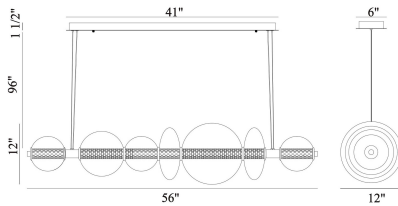

ATOMO, 7-LIGHT 56IN INTEGRATED LED LINEAR CHANDELIER

PRODUCT DETAILS

No.	:	46772-015
Product Color	:	CHROME
Product Material	:	METAL
Shade / Accent Colour	:	CLEAR
Shade / Accent Material	:	GLASS
Length	:	56"
Width	:	12"
Height	:	12"
Overall Height	:	99"
Weight	:	19.3LBS
Shade Height	:	4.7"
Shade Diameter	:	4.7"

OPTIONS AVAILABLE

ITEM NO.	FINISH	SHADE
46772-015	CHROME	CLEAR
46772-022	CHROME	SMOKE
46772-036	GOLD	CLEAR
46772-048	GOLD	SMOKE

TECHNICAL DETAILS

Hanging Support Type	:	AIRCRAFT CABLE
Canopy / Backplate Length	:	41"
Canopy / Backplate Height	:	1.5"
Canopy / Backplate Width	:	6"
IP Rating	:	IP22
Location	:	DRY
Beam Angle	:	360