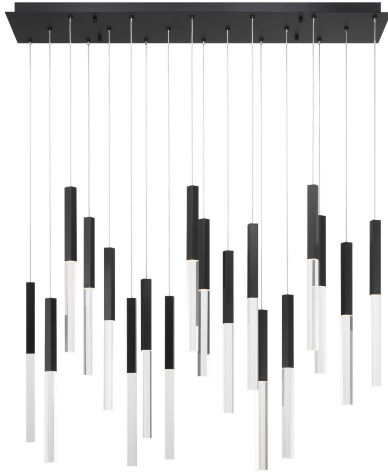

BENICIO, 18-LIGHT 42IN INTEGRATED LED CHANDELIER

PRODUCT DETAILS

No.	:	46771-018
Product Color	:	MATTE BLACK
Product Material	:	METAL
Shade / Accent Colour	:	CLEAR
Shade / Accent Material	:	GLASS
Length	:	42"
Width	:	9.75"
Height	:	18"
Overall Height	:	116"
Weight	:	43.3LBS
Shade Length	:	1"
Shade Width	:	1"
Shade Height	:	10.25"
Shade Diameter	:	6.7"

LIGHT SOURCE DETAILS

Number of Bulbs	:	18
Light Source	:	LED
Light Source Type	:	LED / INTEGRATED LED
Socket Type	:	INTEGRATED
Wattage	:	18 X 3.15W
Total Wattage	:	55W
Delivered Lumens	:	2136LM
Kelvin	:	3000K
CRI	:	90
Bulb Included	:	YES
Dimmable	:	YES

OPTIONS AVAILABLE

ITEM NO.	FINISH	SHADE
46771-018	MATTE BLACK	CLEAR
46771-025	GOLD-BLACK MIX	CLEAR
46771-032	POLISHED NICKEL	CLEAR

TECHNICAL DETAILS

Light Direction	:	DOWN
Hanging Support Type	:	AIRCRAFT CABLE
Canopy / Backplate Length	:	42"
Canopy / Backplate Height	:	1.5"
Canopy / Backplate Width	:	9.75"
IP Rating	:	IP22
Location	:	DRY
Beam Angle	:	360