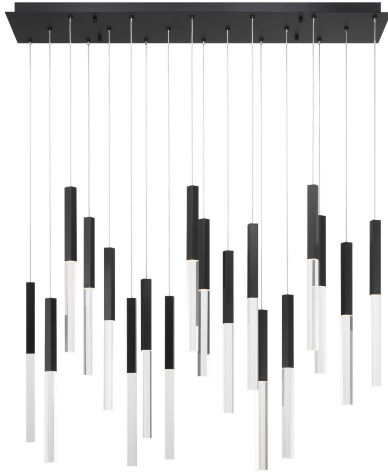

## BENICIO, 18-LIGHT 42IN INTEGRATED LED CHANDELIER

### PRODUCT DETAILS

No.	:	46771-018
Product Color	:	MATTE BLACK
Product Material	:	METAL
Shade / Accent Colour	:	CLEAR
Shade / Accent Material	:	GLASS
Length	:	42"
Width	:	9.75"
Height	:	18"
Overall Height	:	116"
Weight	:	43.3LBS
Shade Length	:	1"
Shade Width	:	1"
Shade Height	:	10.25"
Shade Diameter	:	6.7"

### TECHNICAL DETAILS

Light Direction	:	DOWN
Hanging Support Type	:	AIRCRAFT CABLE
Canopy / Backplate Length	:	42"
Canopy / Backplate Height	:	1.5"
Canopy / Backplate Width	:	9.75"
IP Rating	:	IP22
Location	:	DRY
Beam Angle	:	360