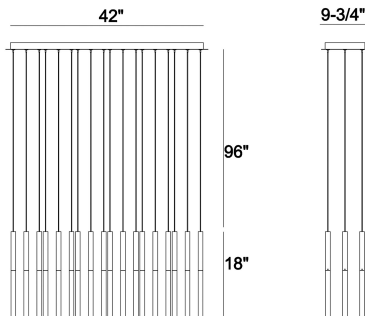

### PRODUCT DETAILS

No.	:	46771-018
Product Color	:	MATTE BLACK
Product Material	:	METAL
Shade / Accent Colour	:	CLEAR
Shade / Accent Material	:	GLASS
Length	:	42"
Width	:	9.75"
Height	:	18"
Overall Height	:	116"
Weight	:	43.3LBS
Shade Length	:	1"
Shade Width	:	1"
Shade Height	:	10.25"
Shade Diameter	:	6.7"

### LIGHT SOURCE DETAILS

Number of Bulbs	:	18
Light Source	:	LED
Light Source Type	:	LED / INTEGRATED LED
Socket Type	:	INTEGRATED
Wattage	:	18 X 3.15W
Total Wattage	:	55W
Delivered Lumens	:	2136LM
Kelvin	:	3000K
CRI	:	90
Bulb Included	:	YES
Dimmable	:	YES

### TECHNICAL DETAILS

Light Direction	:	DOWN
Hanging Support Type	:	AIRCRAFT CABLE
Canopy / Backplate Length	:	42"
Canopy / Backplate Height	:	1.5"
Canopy / Backplate Width	:	9.75"
IP Rating	:	IP22
Location	:	DRY
Beam Angle	:	360