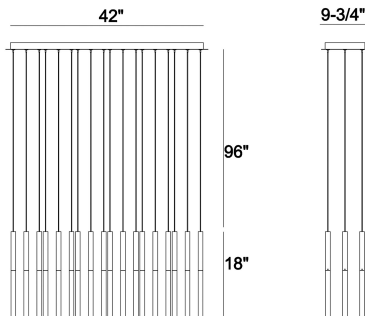

BENICIO, 18-LIGHT 42IN INTEGRATED LED CHANDELIER

PRODUCT DETAILS

No.	:	46771-018
Product Color	:	MATTE BLACK
Product Material	:	METAL
Shade / Accent Colour	:	CLEAR
Shade / Accent Material	:	GLASS
Length	:	42"
Width	:	9.75"
Height	:	18"
Overall Height	:	116"
Weight	:	43.3LBS
Shade Length	:	1"
Shade Width	:	1"
Shade Height	:	10.25"
Shade Diameter	:	6.7"

LIGHT SOURCE DETAILS

Number of Bulbs	:	18
Light Source	:	LED
Light Source Type	:	LED / INTEGRATED LED
Socket Type	:	INTEGRATED
Wattage	:	18 X 3.15W
Total Wattage	:	55W
Delivered Lumens	:	2136LM
Kelvin	:	3000K
CRI	:	90
Bulb Included	:	YES
Dimmable	:	YES

OPTIONS AVAILABLE

ITEM NO.	FINISH	SHADE
46771-018	MATTE BLACK	CLEAR
46771-025	GOLD-BLACK MIX	CLEAR
46771-032	POLISHED NICKEL	CLEAR

TECHNICAL DETAILS

Light Direction	:	DOWN
Hanging Support Type	:	AIRCRAFT CABLE
Canopy / Backplate Length	:	42"
Canopy / Backplate Height	:	1.5"
Canopy / Backplate Width	:	9.75"
IP Rating	:	IP22
Location	:	DRY
Beam Angle	:	360