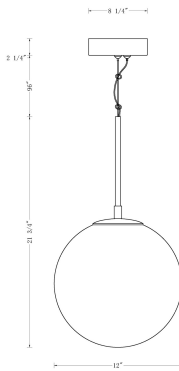

KEPLER, 12IN INTEGRATED LED PENDANT

PRODUCT DETAILS

No.	:	46766-014
Product Color	:	GOLD
Product Material	:	METAL
Shade / Accent Colour	:	ALABASTER
Shade / Accent Material	:	ALABASTER
Diameter	:	12"
Height	:	21.75"
Overall Height	:	110"
Weight	:	21.9LBS
Shade Diameter	:	12"

LIGHT SOURCE DETAILS

Number of Bulbs	:	1
Light Source	:	LED
Light Source Type	:	LED / INTEGRATED LED
Bulb Voltage	:	120V
Socket Type	:	INTEGRATED
Wattage	:	1 X 15W
Total Wattage	:	15W
Delivered Lumens	:	1105LM
Kelvin	:	3000K
CRI	:	90
Bulb Included	:	YES
Dimmable	:	YES

OPTIONS AVAILABLE

ITEM NO.	FINISH	SHADE
46766-014	GOLD	WHITE

TECHNICAL DETAILS

Hanging Support Type	:	AIRCRAFT CABLE
Canopy / Backplate Height	:	2.25"
Canopy / Backplate Dia.	:	8.25"
IP Rating	:	IP22
Beam Angle	:	360