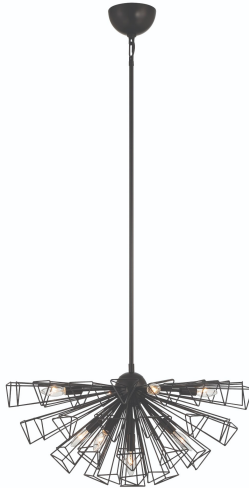

DENDELIO, 9-LIGHT 30IN CHANDELIER

PRODUCT DETAILS

No.	:	46762-016
Product Color	:	MATTE BLACK
Shade / Accent Colour	:	BLACK
Shade / Accent Material	:	STEEL
Length	:	30"
Width	:	22.5"
Height	:	14"
Weight	:	13.8LBS
Shade Height	:	16.75"
Shade Diameter	:	4"

LIGHT SOURCE DETAILS

Number of Bulbs	:	9
Light Source Type	:	E12
Bulb Voltage	:	120V
Socket Type	:	E12
Wattage	:	9 X 40W
Total Wattage	:	360W
Bulb Included	:	NO
Dimmable	:	YES

OPTIONS AVAILABLE

ITEM NO.	FINISH	SHADE
46762-016	MATTE BLACK	
46762-023	MATTE GOLD	

TECHNICAL DETAILS

Hanging Support Type	:	ROD
Canopy / Backplate Length	:	6"
Canopy / Backplate Height	:	3"
Canopy / Backplate Width	:	6"
Canopy / Backplate Dia.	:	6"
IP Rating	:	IP22
Location	:	DRY
Beam Angle	:	360