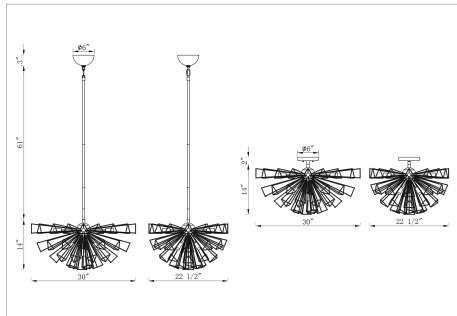

DENDELIO, 9-LIGHT 30IN CHANDELIER

PRODUCT DETAILS

No.	:	46762-016
Product Color	:	MATTE BLACK
Shade / Accent Colour	:	BLACK
Shade / Accent Material	:	STEEL
Length	:	30"
Width	:	22.5"
Height	:	14"
Weight	:	13.8LBS
Shade Height	:	16.75"
Shade Diameter	:	4"

LIGHT SOURCE DETAILS

Number of Bulbs	:	9
Light Source Type	:	E12
Bulb Voltage	:	120V
Socket Type	:	E12
Wattage	:	9 X 40W
Total Wattage	:	360W
Bulb Included	:	NO
Dimmable	:	YES

OPTIONS AVAILABLE

ITEM NO.	FINISH	SHADE
46762-016	MATTE BLACK	
46762-023	MATTE GOLD	

TECHNICAL DETAILS

Hanging Support Type	:	ROD
Canopy / Backplate Length	:	6"
Canopy / Backplate Height	:	3"
Canopy / Backplate Width	:	6"
Canopy / Backplate Dia.	:	6"
IP Rating	:	IP22
Location	:	DRY
Beam Angle	:	360