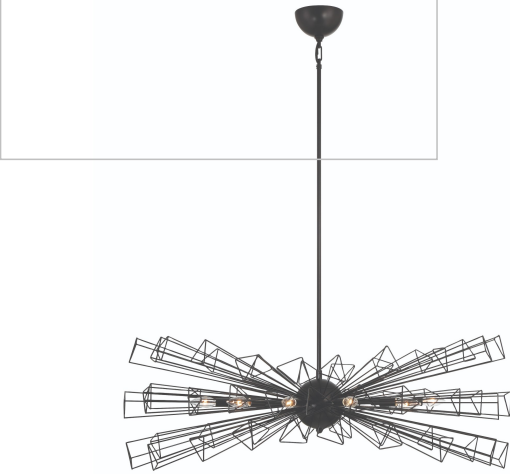

TEL 905.695.2055 toll free 1.800.660.5391
 FAX 905.695.2056 toll free 1.800.660.5390

33 West Beaver Creek Road Richmond Hill, Ontario Canada L4B 1L8

DENDELIO, 10-LIGHT 45IN CHANDELIER

PRODUCT DETAILS

No.	:	46761-019
Product Color	:	MATTE BLACK
Shade / Accent Colour	:	BLACK
Shade / Accent Material	:	STEEL
Length	:	45"
Width	:	24.5"
Height	:	14"
Weight	:	18.4LBS
Shade Height	:	6"
Shade Diameter	:	6"

LIGHT SOURCE DETAILS

Number of Bulbs	:	10
Light Source Type	:	E12
Bulb Voltage	:	120V
Socket Type	:	E12
Wattage	:	10 X 40W
Total Wattage	:	400W
Bulb Included	:	NO
Dimmable	:	YES

OPTIONS AVAILABLE

ITEM NO.	FINISH	SHADE
46761-019	MATTE BLACK	
46761-026	MATTE GOLD	

TECHNICAL DETAILS

Hanging Support Type	:	ROD
Canopy / Backplate Length	:	6"
Canopy / Backplate Height	:	3"
Canopy / Backplate Width	:	6"
Canopy / Backplate Dia.	:	6"
IP Rating	:	IP22
Location	:	DRY
Beam Angle	:	360