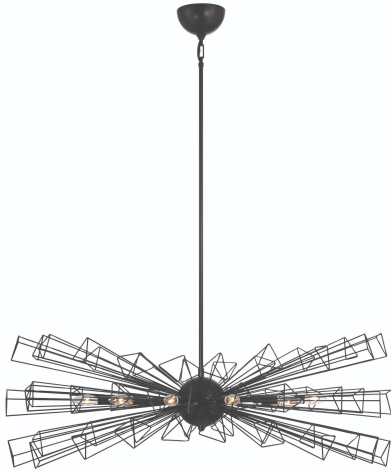

DENDELIO, 10-LIGHT 45IN CHANDELIER

PRODUCT DETAILS

| | | |
|-------------------------|---|-------------|
| No. | : | 46761-019 |
| Product Color | : | MATTE BLACK |
| Shade / Accent Colour | : | BLACK |
| Shade / Accent Material | : | STEEL |
| Length | : | 45" |
| Width | : | 24.5" |
| Height | : | 14" |
| Weight | : | 18.4LBS |
| Shade Height | : | 6" |
| Shade Diameter | : | 6" |

LIGHT SOURCE DETAILS

| | | |
|-------------------|---|----------|
| Number of Bulbs | : | 10 |
| Light Source Type | : | E12 |
| Bulb Voltage | : | 120V |
| Socket Type | : | E12 |
| Wattage | : | 10 X 40W |
| Total Wattage | : | 400W |
| Bulb Included | : | NO |
| Dimmable | : | YES |

OPTIONS AVAILABLE

| ITEM NO. | FINISH | SHADE |
|-----------|-------------|-------|
| 46761-019 | MATTE BLACK | |
| 46761-026 | MATTE GOLD | |

TECHNICAL DETAILS

| | | |
|---------------------------|---|------|
| Hanging Support Type | : | ROD |
| Canopy / Backplate Length | : | 6" |
| Canopy / Backplate Height | : | 3" |
| Canopy / Backplate Width | : | 6" |
| Canopy / Backplate Dia. | : | 6" |
| IP Rating | : | IP22 |
| Location | : | DRY |
| Beam Angle | : | 360 |