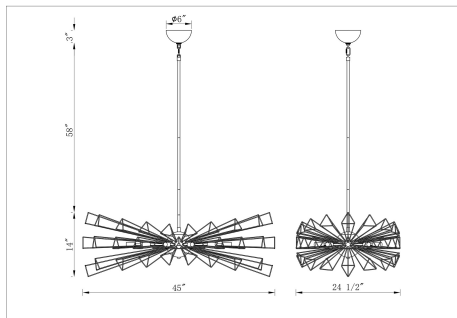

TEL 905.695.2055 toll free 1.800.660.5391
 FAX 905.695.2056 toll free 1.800.660.5390

33 West Beaver Creek Road Richmond Hill, Ontario Canada L4B 1L8

DENDELIO, 10-LIGHT 45IN CHANDELIER

PRODUCT DETAILS

No.	:	46761-019
Product Color	:	MATTE BLACK
Shade / Accent Colour	:	BLACK
Shade / Accent Material	:	STEEL
Length	:	45"
Width	:	24.5"
Height	:	14"
Weight	:	18.4LBS
Shade Height	:	6"
Shade Diameter	:	6"

LIGHT SOURCE DETAILS

Number of Bulbs	:	10
Light Source Type	:	E12
Bulb Voltage	:	120V
Socket Type	:	E12
Wattage	:	10 X 40W
Total Wattage	:	400W
Bulb Included	:	NO
Dimmable	:	YES

OPTIONS AVAILABLE

ITEM NO.	FINISH	SHADE
46761-019	MATTE BLACK	
46761-026	MATTE GOLD	

TECHNICAL DETAILS

Hanging Support Type	:	ROD
Canopy / Backplate Length	:	6"
Canopy / Backplate Height	:	3"
Canopy / Backplate Width	:	6"
Canopy / Backplate Dia.	:	6"
IP Rating	:	IP22
Location	:	DRY
Beam Angle	:	360