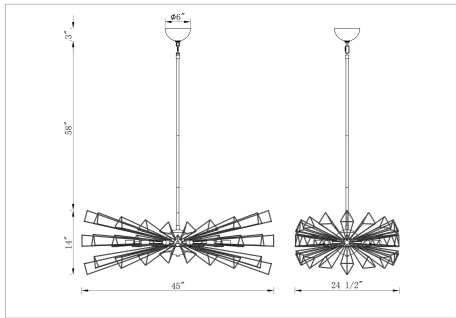

DENDELIO, 10-LIGHT 45IN CHANDELIER

PRODUCT DETAILS

| | | |
|-------------------------|---|-------------|
| No. | : | 46761-019 |
| Product Color | : | MATTE BLACK |
| Shade / Accent Colour | : | BLACK |
| Shade / Accent Material | : | STEEL |
| Length | : | 45" |
| Width | : | 24.5" |
| Height | : | 14" |
| Weight | : | 18.4LBS |
| Shade Height | : | 6" |
| Shade Diameter | : | 6" |

LIGHT SOURCE DETAILS

| | | |
|-------------------|---|----------|
| Number of Bulbs | : | 10 |
| Light Source Type | : | E12 |
| Bulb Voltage | : | 120V |
| Socket Type | : | E12 |
| Wattage | : | 10 X 40W |
| Total Wattage | : | 400W |
| Bulb Included | : | NO |
| Dimmable | : | YES |

OPTIONS AVAILABLE

| ITEM NO. | FINISH | SHADE |
|-----------|-------------|-------|
| 46761-019 | MATTE BLACK | |
| 46761-026 | MATTE GOLD | |

TECHNICAL DETAILS

| | | |
|---------------------------|---|------|
| Hanging Support Type | : | ROD |
| Canopy / Backplate Length | : | 6" |
| Canopy / Backplate Height | : | 3" |
| Canopy / Backplate Width | : | 6" |
| Canopy / Backplate Dia. | : | 6" |
| IP Rating | : | IP22 |
| Location | : | DRY |
| Beam Angle | : | 360 |