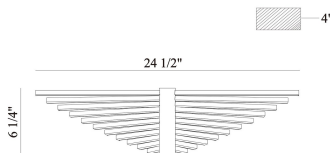

SERAPH, 25IN INTEGRATED LED WALL SCONCE

PRODUCT DETAILS

No.	:	46731-012
Product Color	:	MATTE BLACK
Product Material	:	BLACK
Shade / Accent Colour	:	WHITE
Shade / Accent Material	:	ACRYLIC
Length	:	24.5"
Width	:	4"
Height	:	6.25"
Overall Height	:	6"
Ext	:	4"
Weight	:	3.3LBS
Shade Length	:	2.5"
Shade Width	:	2.5"
Shade Height	:	3"
Shade Diameter	:	3"

LIGHT SOURCE DETAILS

Number of Bulbs	:	1
Light Source	:	LED
Light Source Type	:	INTEGRATED LED / LED
Bulb Voltage	:	120V
Wattage	:	1 X 26W
Total Wattage	:	26W
Delivered Lumens	:	186LM
Kelvin	:	3000K
CRI	:	90
Bulb Included	:	YES
Dimmable	:	YES

OPTIONS AVAILABLE

ITEM NO.	FINISH	SHADE
46731-012	MATTE BLACK	WHITE
46731-029	GOLD	WHITE
46731-033	MATTE WHITE	WHITE

TECHNICAL DETAILS

Hanging Support Type	:	J-BOX
Canopy / Backplate Height	:	1.5"
Canopy / Backplate Width	:	2"
Canopy / Backplate Dia.	:	5"
IP Rating	:	IP22
Location	:	DRY
Beam Angle	:	360