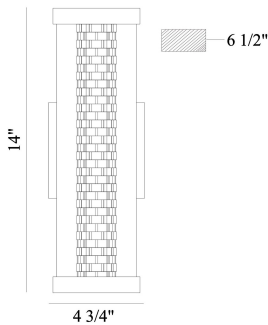

SAVRON, 14IN INTEGRATED LED OUTDOOR WALL SCONCE

PRODUCT DETAILS

No.	:	46696-014
Product Color	:	MATTE BLACK
Product Material	:	METAL
Shade / Accent Colour	:	CLEAR
Shade / Accent Material	:	GLASS
Width	:	4.75"
Diameter	:	4.75"
Height	:	14"
Overall Height	:	14"
Ext	:	6.5"
Weight	:	5.2LBS
Shade Height	:	6.25"
Shade Diameter	:	6"

OPTIONS AVAILABLE

ITEM NO.	FINISH	SHADE
46696-014	MATTE BLACK	CLEAR

TECHNICAL DETAILS

Hanging Support Type	:	J-BOX
Canopy / Backplate Length	:	4.75"
Canopy / Backplate Height	:	1"
Canopy / Backplate Width	:	4.75"
Canopy / Backplate Dia.	:	5"
IP Rating	:	IP44
Location	:	WET
Beam Angle	:	360