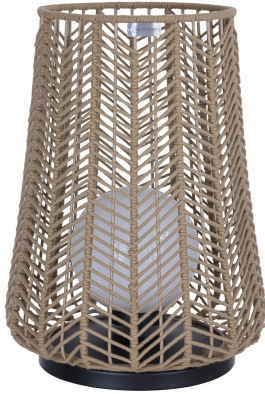

ELICE, 22IN OUTDOOR PORTABLE

PRODUCT DETAILS

No.	:	46629-012
Product Color	:	MATTE BLACK
Product Material	:	ROPE
Shade / Accent Colour	:	BROWN
Shade / Accent Material	:	ROPE
Length	:	16.25"
Width	:	16.25"
Diameter	:	16.25"
Height	:	22.25"
Overall Height	:	22.25"
Weight	:	14.1LBS
Shade Height	:	22.5"
Shade Diameter	:	6.7"

LIGHT SOURCE DETAILS

Number of Bulbs	:	1
Light Source Type	:	E26
Bulb Voltage	:	120V
Socket Type	:	E26
Wattage	:	1 X 40W
Total Wattage	:	40W
Bulb Included	:	NO
Dimmable	:	NO

OPTIONS AVAILABLE

ITEM NO.	FINISH	SHADE
46629-012	MATTE BLACK	BROWN / KHAKE

TECHNICAL DETAILS

Hanging Support Type	:	CORD
Canopy / Backplate Height	:	3.5"
Canopy / Backplate Dia.	:	12"
IP Rating	:	IP44
Location	:	WET
Approval	:	
Beam Angle	:	360

PROJECT INFORMATION

Job Name: Date: Type: