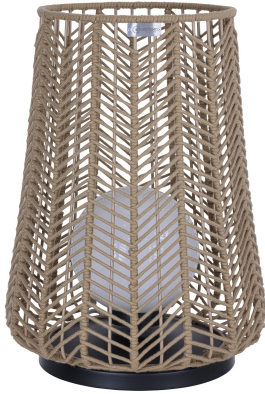

ELICE, 22IN OUTDOOR PORTABLE

PRODUCT DETAILS

No.	:	46629-012
Product Color	:	MATTE BLACK
Product Material	:	ROPE
Shade / Accent Colour	:	BROWN
Shade / Accent Material	:	ROPE
Length	:	16.25"
Width	:	16.25"
Diameter	:	16.25"
Height	:	22.25"
Overall Height	:	22.25"
Weight	:	14.1LBS
Shade Height	:	22.5"
Shade Diameter	:	6.7"

LIGHT SOURCE DETAILS

Number of Bulbs	:	1
Light Source Type	:	E26
Bulb Voltage	:	120V
Socket Type	:	E26
Wattage	:	1 X 40W
Total Wattage	:	40W
Bulb Included	:	NO
Dimmable	:	NO

OPTIONS AVAILABLE

ITEM NO.	FINISH	SHADE
46629-012	MATTE BLACK	BROWN / KHAKE

TECHNICAL DETAILS

Hanging Support Type	:	CORD
Canopy / Backplate Height	:	3.5"
Canopy / Backplate Dia.	:	12"
IP Rating	:	IP44
Location	:	WET
Approval	:	<input type="checkbox"/>
Beam Angle	:	360

PROJECT INFORMATION