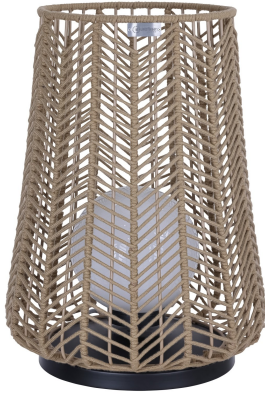

ELICE, 22IN OUTDOOR PORTABLE

PRODUCT DETAILS

| | | |
|-------------------------|---|-------------|
| No. | : | 46629-012 |
| Product Color | : | MATTE BLACK |
| Product Material | : | ROPE |
| Shade / Accent Colour | : | BROWN |
| Shade / Accent Material | : | ROPE |
| Length | : | 16.25" |
| Width | : | 16.25" |
| Diameter | : | 16.25" |
| Height | : | 22.25" |
| Overall Height | : | 22.25" |
| Weight | : | 14.1LBS |
| Shade Height | : | 22.5" |
| Shade Diameter | : | 6.7" |

TECHNICAL DETAILS

| | | |
|---------------------------|---|---|
| Hanging Support Type | : | CORD |
| Canopy / Backplate Height | : | 3.5" |
| Canopy / Backplate Dia. | : | 12" |
| IP Rating | : | IP44 |
| Location | : | WET |
| Approval | : |  |
| Beam Angle | : | 360 |