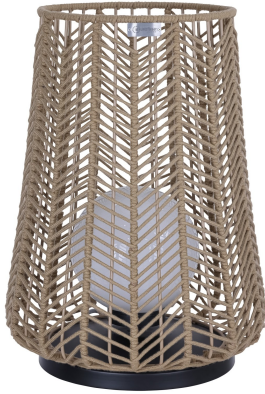

## ELICE, 22IN OUTDOOR PORTABLE

### PRODUCT DETAILS

No.	:	46629-012
Product Color	:	MATTE BLACK
Product Material	:	ROPE
Shade / Accent Colour	:	BROWN
Shade / Accent Material	:	ROPE
Length	:	16.25"
Width	:	16.25"
Diameter	:	16.25"
Height	:	22.25"
Overall Height	:	22.25"
Weight	:	14.1LBS
Shade Height	:	22.5"
Shade Diameter	:	6.7"

### OPTIONS AVAILABLE

ITEM NO.	FINISH	SHADE
46629-012	MATTE BLACK	BROWN / KHAKE

### TECHNICAL DETAILS

Hanging Support Type	:	CORD
Canopy / Backplate Height	:	3.5"
Canopy / Backplate Dia.	:	12"
IP Rating	:	IP44
Location	:	WET
Approval	:	
Beam Angle	:	360