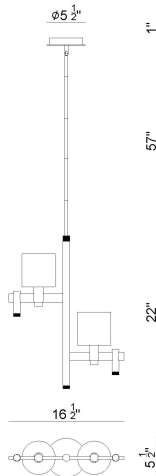

DECATO, 2-LIGHT 22IN PENDANT CHANDELIER

PRODUCT DETAILS

No.	:	46520-012
Product Color	:	GOLD
Product Material	:	IRON
Shade / Accent Colour	:	SMOKE
Shade / Accent Material	:	GLASS
Length	:	16.5"
Width	:	5.5"
Height	:	22"
Overall Height	:	80"
Weight	:	7.3LBS
Shade Height	:	4.75"
Shade Diameter	:	5.5"

LIGHT SOURCE DETAILS

Number of Bulbs	:	2
Light Source Type	:	B10
Input Voltage	:	120V
Bulb Voltage	:	120V
Socket Type	:	E12
Wattage	:	2 X 40W
Total Wattage	:	80W
Bulb Included	:	NO
Dimmable	:	NO

OPTIONS AVAILABLE

ITEM NO.	FINISH	SHADE
46520-012	GOLD	SMOKED

TECHNICAL DETAILS

Hanging Support Type	:	ROD
Rods Included	:	YES
Canopy / Backplate Height	:	3"
Canopy / Backplate Dia.	:	6"
IP Rating	:	IP22
Approval	:	<input type="checkbox"/>
Beam Angle	:	360