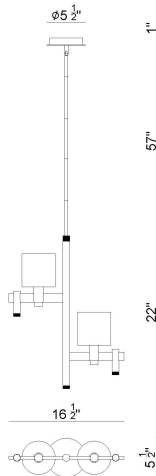

### PRODUCT DETAILS

No.	:	46520-012
Product Color	:	GOLD
Product Material	:	IRON
Shade / Accent Colour	:	SMOKE
Shade / Accent Material	:	GLASS
Length	:	16.5"
Width	:	5.5"
Height	:	22"
Overall Height	:	80"
Weight	:	7.3LBS
Shade Height	:	4.75"
Shade Diameter	:	5.5"

### LIGHT SOURCE DETAILS

Number of Bulbs	:	2
Light Source Type	:	B10
Input Voltage	:	120V
Bulb Voltage	:	120V
Socket Type	:	E12
Wattage	:	2 X 40W
Total Wattage	:	80W
Bulb Included	:	NO
Dimmable	:	NO

### TECHNICAL DETAILS

Hanging Support Type	:	ROD
Rods Included	:	YES
Canopy / Backplate Height	:	3"
Canopy / Backplate Dia.	:	6"
IP Rating	:	IP22
Approval	:	
Beam Angle	:	360