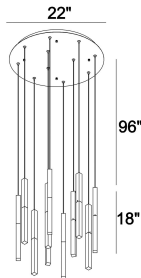

BENICIO, 11-LIGHT 22IN INTEGRATED LED CHANDELIER

PRODUCT DETAILS

No.	:	46477-019
Product Color	:	MATTE BLACK
Product Material	:	METAL
Shade / Accent Colour	:	CLEAR
Shade / Accent Material	:	GLASS
Length	:	22"
Width	:	22"
Diameter	:	22"
Height	:	18"
Overall Height	:	96"
Weight	:	29.2LBS
Shade Length	:	1"
Shade Width	:	1"
Shade Height	:	10.25"

LIGHT SOURCE DETAILS

Number of Bulbs	:	11
Light Source	:	LED
Light Source Type	:	INTEGRATED LED / LED
Bulb Voltage	:	120V
Wattage	:	11 X 2.5W
Total Wattage	:	27W
Delivered Lumens	:	1049LM
Kelvin	:	3000K
CRI	:	90
Bulb Included	:	YES
Dimmable	:	YES

OPTIONS AVAILABLE

ITEM NO.	FINISH	SHADE
46477-019	MATTE BLACK	CLEAR
46477-026	POLISHED NICKEL	CLEAR
46477-033	GOLD-BLACK MIX	CLEAR

TECHNICAL DETAILS

Light Direction	:	DOWN
Hanging Support Type	:	AIRCRAFT CABLE
Canopy / Backplate Height	:	1.5"
Canopy / Backplate Dia.	:	22"
IP Rating	:	IP22
Location	:	DRY
Beam Angle	:	360