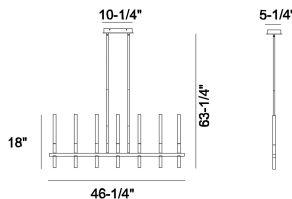

BENICIO, 7-LIGHT 46IN INTEGRATED LED LINEAR CHANDELIER

PRODUCT DETAILS

No.	:	46476-012
Product Color	:	MATTE BLACK
Product Material	:	STEEL+ALUMINUM
Shade / Accent Colour	:	CLEAR
Shade / Accent Material	:	GLASS
Length	:	46.25"
Width	:	5.25"
Height	:	18"
Overall Height	:	63.3"
Weight	:	17.6LBS
Shade Length	:	1"
Shade Width	:	1"
Shade Height	:	12.75"
Shade Diameter	:	4"

LIGHT SOURCE DETAILS

Number of Bulbs	:	7
Light Source	:	LED
Light Source Type	:	INTEGRATED LED / LED
Input Voltage	:	120V
Bulb Voltage	:	120V
Socket Type	:	INTEGRATED / LED
Wattage	:	7 X 5.4W
Total Wattage	:	38W
Delivered Lumens	:	1476.4LM
Kelvin	:	3000K
CRI	:	90
Bulb Included	:	YES
Dimmable	:	YES

OPTIONS AVAILABLE

ITEM NO.	FINISH	SHADE
46476-012	MATTE BLACK	CLEAR
46476-029	POLISHED NICKEL	CLEAR
46476-036	BRUSHED GOLD	CLEAR

TECHNICAL DETAILS

Light Direction	:	UP AND DOWN
Hanging Support Type	:	ROD
Rods Included	:	YES
Canopy / Backplate Length	:	10.25"
Canopy / Backplate Height	:	1.5"
Canopy / Backplate Width	:	5.25"
Driver	:	NOVBO
IP Rating	:	IP22
Beam Angle	:	360