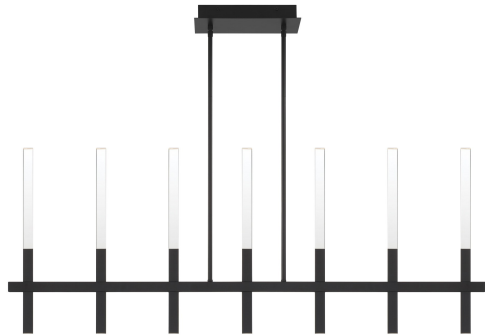

BENICIO, 7-LIGHT 46IN INTEGRATED LED LINEAR CHANDELIER

PRODUCT DETAILS

No.	:	46476-012
Product Color	:	MATTE BLACK
Product Material	:	STEEL+ALUMINUM
Shade / Accent Colour	:	CLEAR
Shade / Accent Material	:	GLASS
Length	:	46.25"
Width	:	5.25"
Height	:	18"
Overall Height	:	63.3"
Weight	:	17.6LBS
Shade Length	:	1"
Shade Width	:	1"
Shade Height	:	12.75"
Shade Diameter	:	4"

LIGHT SOURCE DETAILS

Number of Bulbs	:	7
Light Source	:	LED
Light Source Type	:	INTEGRATED LED / LED
Input Voltage	:	120V
Bulb Voltage	:	120V
Socket Type	:	INTEGRATED / LED
Wattage	:	7 X 5.4W
Total Wattage	:	38W
Delivered Lumens	:	1476.4LM
Kelvin	:	3000K
CRI	:	90
Bulb Included	:	YES
Dimmable	:	YES

OPTIONS AVAILABLE

ITEM NO.	FINISH	SHADE
46476-012	MATTE BLACK	CLEAR
46476-029	POLISHED NICKEL	CLEAR
46476-036	BRUSHED GOLD	CLEAR

TECHNICAL DETAILS

Light Direction	:	UP AND DOWN
Hanging Support Type	:	ROD
Rods Included	:	YES
Canopy / Backplate Length	:	10.25"
Canopy / Backplate Height	:	1.5"
Canopy / Backplate Width	:	5.25"
Driver	:	NOVBO
IP Rating	:	IP22
Beam Angle	:	360