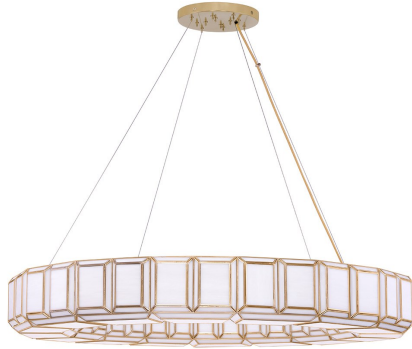

BELMONT, 16-LIGHT 48IN CHANDELIER

PRODUCT DETAILS

No.	:	46470-010
Product Color	:	ANTIQUÉ BRASS
Product Material	:	BRASS, IRON & GLASS
Shade / Accent Colour	:	WHITE
Shade / Accent Material	:	GLASS
Length	:	48"
Width	:	48"
Diameter	:	48"
Height	:	7"
Overall Height	:	186"
Weight	:	52.8LBS
Shade Height	:	21.75"
Shade Diameter	:	22"

LIGHT SOURCE DETAILS

Number of Bulbs	:	16
Light Source Type	:	A19
Input Voltage	:	120V
Bulb Voltage	:	120V
Socket Type	:	E26
Wattage	:	16 X 40W
Total Wattage	:	640W
Bulb Included	:	NO
Dimmable	:	NO

OPTIONS AVAILABLE

ITEM NO.	FINISH	SHADE
46470-010	ANTIQUÉ BRASS	

TECHNICAL DETAILS

Hanging Support Type	:	AIRCRAFT CABLE
Rods Included	:	NO
Canopy / Backplate Length	:	10"
Canopy / Backplate Height	:	1"
Canopy / Backplate Width	:	10"
Canopy / Backplate Dia.	:	6"
IP Rating	:	IP22
Approval	:	
Beam Angle	:	360