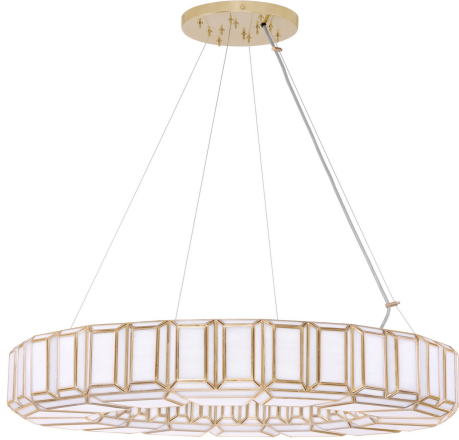

BELMONT, 12-LIGHT 37IN CHANDELIER

PRODUCT DETAILS

No.	:	46469-014
Product Color	:	ANTIQUÉ BRASS
Product Material	:	BRASS, IRON & GLASS
Shade / Accent Colour	:	WHITE
Shade / Accent Material	:	GLASS
Length	:	37"
Width	:	37"
Diameter	:	37"
Height	:	7"
Overall Height	:	186"
Weight	:	40.8LBS
Shade Height	:	23"
Shade Diameter	:	18"

LIGHT SOURCE DETAILS

Number of Bulbs	:	12
Light Source Type	:	A19
Input Voltage	:	120V
Bulb Voltage	:	120V
Socket Type	:	E26
Wattage	:	12 X 40W
Total Wattage	:	480W
Bulb Included	:	NO
Dimmable	:	NO

OPTIONS AVAILABLE

ITEM NO.	FINISH	SHADE
46469-014	ANTIQUÉ BRASS	

TECHNICAL DETAILS

Hanging Support Type	:	AIRCRAFT CABLE
Rods Included	:	NO
Canopy / Backplate Length	:	10"
Canopy / Backplate Height	:	1"
Canopy / Backplate Width	:	10"
Canopy / Backplate Dia.	:	6"
IP Rating	:	IP22
Approval	:	
Beam Angle	:	360