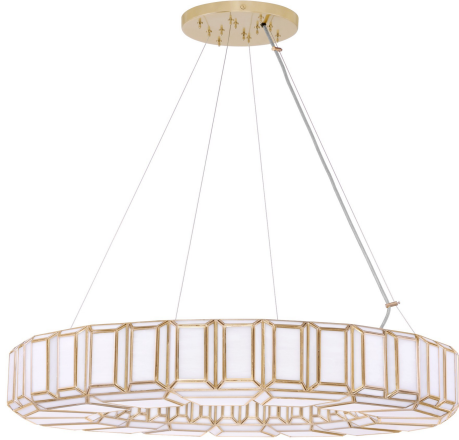

BELMONT, 12-LIGHT 37IN CHANDELIER

PRODUCT DETAILS

No.	:	46469-014
Product Color	:	ANTIQU BRASS
Product Material	:	BRASS, IRON & GLASS
Shade / Accent Colour	:	WHITE
Shade / Accent Material	:	GLASS
Length	:	37"
Width	:	37"
Diameter	:	37"
Height	:	7"
Overall Height	:	186"
Weight	:	40.8LBS
Shade Height	:	23"
Shade Diameter	:	18"

LIGHT SOURCE DETAILS

Number of Bulbs	:	12
Light Source Type	:	A19
Input Voltage	:	120V
Bulb Voltage	:	120V
Socket Type	:	E26
Wattage	:	12 X 40W
Total Wattage	:	480W
Bulb Included	:	NO
Dimmable	:	NO

OPTIONS AVAILABLE

ITEM NO.	FINISH	SHADE
46469-014	ANTIQU BRASS	

TECHNICAL DETAILS

Hanging Support Type	:	AIRCRAFT CABLE
Rods Included	:	NO
Canopy / Backplate Length	:	10"
Canopy / Backplate Height	:	1"
Canopy / Backplate Width	:	10"
Canopy / Backplate Dia.	:	6"
IP Rating	:	IP22
Approval	:	<input type="checkbox"/>
Beam Angle	:	360