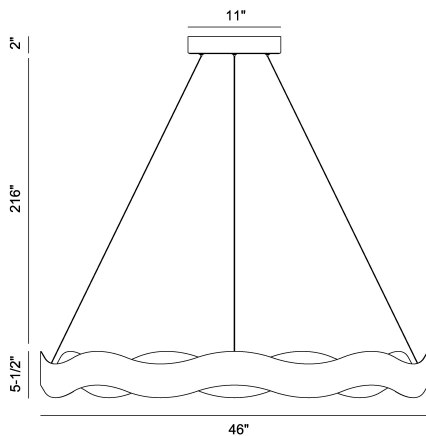

VAUGHAN, 46IN INTEGRATED LED CHANDELIER

PRODUCT DETAILS

No.	:	46462-022
Product Color	:	SILVER-BLACK MIX
Product Material	:	IRON
Shade / Accent Colour	:	SILVER
Shade / Accent Material	:	STEEL
Length	:	46"
Width	:	46"
Diameter	:	46"
Height	:	5.5"
Overall Height	:	223"
Weight	:	31.9LBS
Shade Height	:	21.5"
Shade Diameter	:	16.25"

LIGHT SOURCE DETAILS

Number of Bulbs	:	1
Light Source	:	LED
Light Source Type	:	INTEGRATED LED
Input Voltage	:	120V
Bulb Voltage	:	120V
Socket Type	:	INTEGRATED
Wattage	:	1 X 130W
Total Wattage	:	130W
Delivered Lumens	:	989LM
Kelvin	:	3000K
CRI	:	80
Bulb Included	:	YES
Dimmable	:	YES

OPTIONS AVAILABLE

ITEM NO.	FINISH	SHADE
46462-015	BRONZE-GOLD MIX	
46462-022	SILVER-BLACK MIX	

TECHNICAL DETAILS

Hanging Support Type	:	WIRE
Rods Included	:	NO
Canopy / Backplate Length	:	11"
Canopy / Backplate Height	:	0.75"
Canopy / Backplate Width	:	11"
Canopy / Backplate Dia.	:	10"
Driver	:	ES, CONSTANT VOLTAGE, 96W*2
Adjustable Lamp Head	:	NO
IP Rating	:	IP22
Approval	:	
Beam Angle	:	360