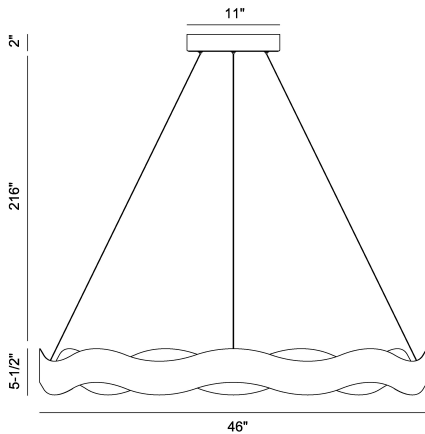

VAUGHAN, 46IN INTEGRATED LED CHANDELIER

PRODUCT DETAILS

No.	:	46462-015
Product Color	:	BRONZE-GOLD MIX
Product Material	:	IRON
Shade / Accent Colour	:	GOLD
Shade / Accent Material	:	STEEL
Length	:	46"
Width	:	46"
Diameter	:	46"
Height	:	5.5"
Overall Height	:	223"
Weight	:	22LBS
Shade Height	:	21.5"
Shade Diameter	:	16.25"

OPTIONS AVAILABLE

ITEM NO.	FINISH	SHADE
46462-015	BRONZE-GOLD MIX	
46462-022	SILVER-BLACK MIX	

TECHNICAL DETAILS

Hanging Support Type	:	WIRE
Hanging Support Length	:	216"
Rods Included	:	NO
Canopy / Backplate Length	:	11"
Canopy / Backplate Height	:	0.75"
Canopy / Backplate Width	:	11"
Canopy / Backplate Dia.	:	10"
Driver	:	ES, CONSTANT VOLTAGE, 96W*2
Adjustable Lamp Head	:	NO
IP Rating	:	IP22
Approval	:	
Beam Angle	:	360