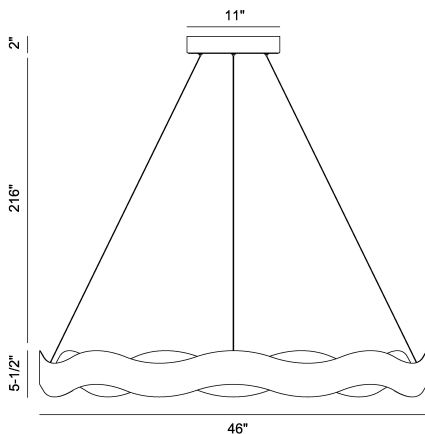

VAUGHAN, 46IN INTEGRATED LED CHANDELIER

PRODUCT DETAILS

No.	:	46462-015
Product Color	:	BRONZE-GOLD MIX
Product Material	:	IRON
Shade / Accent Colour	:	GOLD
Shade / Accent Material	:	STEEL
Length	:	46"
Width	:	46"
Diameter	:	46"
Height	:	5.5"
Overall Height	:	223"
Weight	:	31.9LBS
Shade Height	:	21.5"
Shade Diameter	:	16.25"

LIGHT SOURCE DETAILS

Number of Bulbs	:	1
Light Source	:	LED
Light Source Type	:	INTEGRATED LED
Input Voltage	:	120V
Bulb Voltage	:	120V
Socket Type	:	INTEGRATED
Wattage	:	1 X 130W
Total Wattage	:	130W
Delivered Lumens	:	989LM
Kelvin	:	3000K
CRI	:	80
Bulb Included	:	YES
Dimmable	:	YES

OPTIONS AVAILABLE

ITEM NO.	FINISH	SHADE
46462-015	BRONZE-GOLD MIX	
46462-022	SILVER-BLACK MIX	

TECHNICAL DETAILS

Hanging Support Type	:	WIRE
Rods Included	:	NO
Canopy / Backplate Length	:	11"
Canopy / Backplate Height	:	0.75"
Canopy / Backplate Width	:	11"
Canopy / Backplate Dia.	:	10"
Driver	:	ES, CONSTANT VOLTAGE, 96W*2
Adjustable Lamp Head	:	NO
IP Rating	:	IP22
Approval	:	<input type="checkbox"/>
Beam Angle	:	360