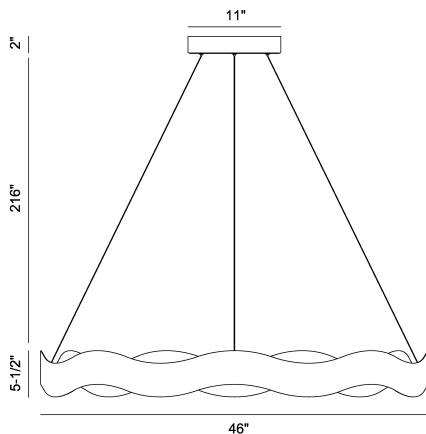

VAUGHAN, 46IN INTEGRATED LED CHANDELIER

PRODUCT DETAILS

No.	:	46462-015
Product Color	:	BRONZE-GOLD MIX
Product Material	:	IRON
Shade / Accent Colour	:	GOLD
Shade / Accent Material	:	STEEL
Length	:	46"
Width	:	46"
Diameter	:	46"
Height	:	5.5"
Overall Height	:	223"
Weight	:	31.9LBS
Shade Height	:	21.5"
Shade Diameter	:	16.25"

LIGHT SOURCE DETAILS

Number of Bulbs	:	1
Light Source	:	LED
Light Source Type	:	INTEGRATED LED
Input Voltage	:	120V
Bulb Voltage	:	120V
Socket Type	:	INTEGRATED
Wattage	:	1 X 130W
Total Wattage	:	130W
Delivered Lumens	:	989LM
Kelvin	:	3000K
CRI	:	80
Bulb Included	:	YES
Dimmable	:	YES

OPTIONS AVAILABLE

ITEM NO.	FINISH	SHADE
46462-015	BRONZE-GOLD MIX	
46462-022	SILVER-BLACK MIX	

TECHNICAL DETAILS

Hanging Support Type	:	WIRE
Rods Included	:	NO
Canopy / Backplate Length	:	11"
Canopy / Backplate Height	:	0.75"
Canopy / Backplate Width	:	11"
Canopy / Backplate Dia.	:	10"
Driver	:	ES, CONSTANT VOLTAGE, 96W*2
Adjustable Lamp Head	:	NO
IP Rating	:	IP22
Approval	:	
Beam Angle	:	360