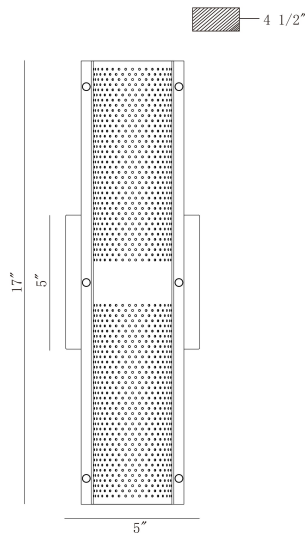

OPTIONS AVAILABLE

ITEM NO.	FINISH	SHADE
46461-018	GOLD-BLACK MIX	BLACK