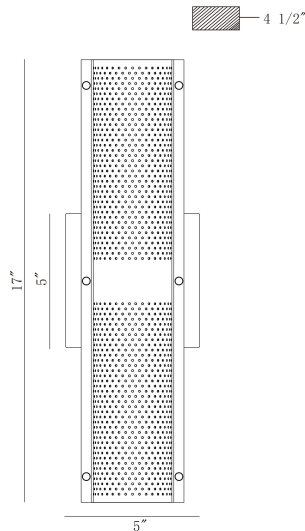

OPTIONS AVAILABLE

ITEM NO.	FINISH	SHADE
46461-018	GOLD-BLACK MIX	BLACK