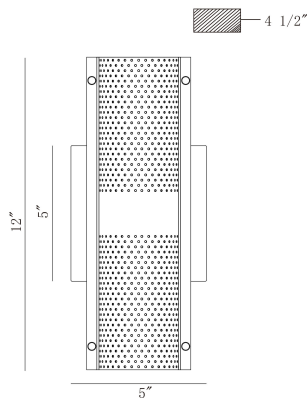

WESTCLIFFE, WESTCLIFFE-OD-2LT-12IN-GBM

PRODUCT DETAILS

No.	:	46460-011
Product Color	:	GOLD-BLACK MIX
Product Material	:	ALUMINUM
Shade / Accent Colour	:	BLACK
Shade / Accent Material	:	STEEL
Length	:	5"
Width	:	4.5"
Height	:	12"
Overall Height	:	12"
Ext	:	4.5"
Weight	:	3.2LBS
Shade Length	:	4.5"
Shade Height	:	12"

LIGHT SOURCE DETAILS

Number of Bulbs	:	2
Light Source	:	LED
Light Source Type	:	INTEGRATED LED / LED
Input Voltage	:	120V
Bulb Voltage	:	24V
Socket Type	:	INTEGRATED / LED
Wattage	:	2 X 10W
Total Wattage	:	20W
Delivered Lumens	:	99LM
Kelvin	:	3000K
CRI	:	90
Bulb Included	:	YES
Dimmable	:	YES

OPTIONS AVAILABLE

ITEM NO.	FINISH	SHADE
46460-011	GOLD-BLACK MIX	NABLACK

TECHNICAL DETAILS

Hanging Support Type	:	J-BOX
Canopy / Backplate Length	:	5.75"
Canopy / Backplate Height	:	5.75"
Canopy / Backplate Width	:	0.75"
Driver	:	YES
IP Rating	:	IP44
Approval	:	<input type="checkbox"/>
Beam Angle	:	360