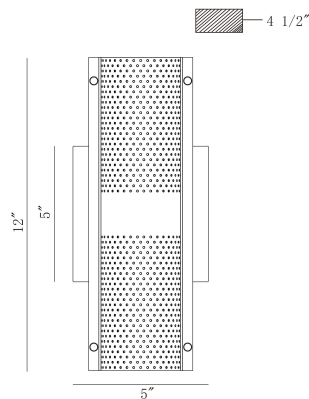

WESTCLIFFE, 2-LIGHT 12IN INTEGRATED LED OUTDOOR WALL SCONCE

PRODUCT DETAILS

No.	:	46460-011
Product Color	:	GOLD-BLACK MIX
Product Material	:	ALUMINUM
Shade / Accent Colour	:	BLACK
Shade / Accent Material	:	STEEL
Length	:	5"
Width	:	4.5"
Height	:	12"
Overall Height	:	12"
Ext	:	4.5"
Weight	:	3.2LBS
Shade Length	:	4.5"
Shade Height	:	12"

LIGHT SOURCE DETAILS

Number of Bulbs	:	2
Light Source	:	LED
Light Source Type	:	INTEGRATED LED / LED
Input Voltage	:	120V
Bulb Voltage	:	24V
Socket Type	:	INTEGRATED / LED
Wattage	:	2 X 10W
Total Wattage	:	20W
Delivered Lumens	:	99LM
Kelvin	:	3000K
CRI	:	90
Bulb Included	:	YES
Dimmable	:	YES

OPTIONS AVAILABLE

ITEM NO.	FINISH	SHADE
46460-011	GOLD-BLACK MIX	NABLACK

TECHNICAL DETAILS

Hanging Support Type	:	J-BOX
Canopy / Backplate Length	:	5.75"
Canopy / Backplate Height	:	5.75"
Canopy / Backplate Width	:	0.75"
Driver	:	YES
IP Rating	:	IP44
Approval	:	
Beam Angle	:	360