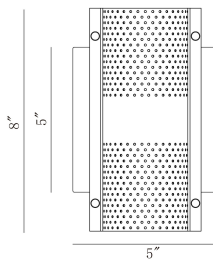

### PRODUCT DETAILS

No.	:	46459-015
Product Color	:	GOLD-BLACK MIX
Product Material	:	ALUMINUM
Shade / Accent Colour	:	BLACK
Shade / Accent Material	:	STEEL
Length	:	5"
Width	:	5"
Height	:	8"
Overall Height	:	8"
Ext	:	4.5"
Weight	:	2.7LBS
Shade Length	:	4.5"
Shade Width	:	4.5"
Shade Height	:	4.75"
Shade Diameter	:	5.5"

### LIGHT SOURCE DETAILS

Number of Bulbs	:	2
Light Source	:	LED
Light Source Type	:	INTEGRATED LED / LED
Input Voltage	:	120V
Bulb Voltage	:	24V
Socket Type	:	INTEGRATED / LED
Wattage	:	2 X 8W
Total Wattage	:	16W
Delivered Lumens	:	378LM
Kelvin	:	3000K
CRI	:	90
Bulb Included	:	YES
Dimmable	:	YES

### TECHNICAL DETAILS

Hanging Support Type	:	J-BOX
Canopy / Backplate Length	:	5.75"
Canopy / Backplate Height	:	5.75"
Canopy / Backplate Width	:	0.75"
Driver	:	YES
IP Rating	:	IP44
Approval	:	
Beam Angle	:	360