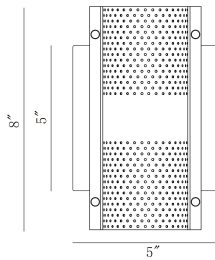

WESTCLIFFE, 2-LIGHT 8IN INTEGRATED LED OUTDOOR WALL SCONCE

PRODUCT DETAILS

No.	:	46459-015
Product Color	:	GOLD-BLACK MIX
Product Material	:	ALUMINUM
Shade / Accent Colour	:	BLACK
Shade / Accent Material	:	STEEL
Length	:	5"
Width	:	5"
Height	:	8"
Overall Height	:	8"
Ext	:	4.5"
Weight	:	2.7LBS
Shade Length	:	4.5"
Shade Width	:	4.5"
Shade Height	:	4.75"
Shade Diameter	:	5.5"

LIGHT SOURCE DETAILS

Number of Bulbs	:	2
Light Source	:	LED
Light Source Type	:	INTEGRATED LED / LED
Input Voltage	:	120V
Bulb Voltage	:	24V
Socket Type	:	INTEGRATED / LED
Wattage	:	2 X 8W
Total Wattage	:	16W
Delivered Lumens	:	378LM
Kelvin	:	3000K
CRI	:	90
Bulb Included	:	YES
Dimmable	:	YES

OPTIONS AVAILABLE

ITEM NO.	FINISH	SHADE
46459-015	GOLD-BLACK MIX	BLACK

 4 1/2"

TECHNICAL DETAILS

Hanging Support Type	:	J-BOX
Canopy / Backplate Length	:	5.75"
Canopy / Backplate Height	:	5.75"
Canopy / Backplate Width	:	0.75"
Driver	:	YES
IP Rating	:	IP44
Approval	:	
Beam Angle	:	360