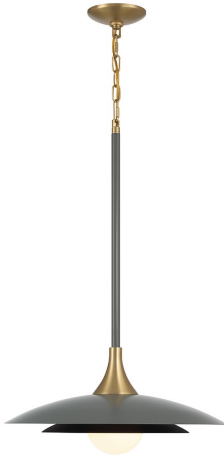

## WELSH, 18IN INTEGRATED LED PENDANT

### PRODUCT DETAILS

No.	:	46441-034
Product Color	:	MATTE GREY
Product Material	:	IRON
Shade / Accent Colour	:	WHITE
Shade / Accent Material	:	GLASS
Diameter	:	18"
Height	:	27.5"
Overall Height	:	101"
Weight	:	7.1LBS
Shade Length	:	1"
Shade Width	:	1"
Shade Height	:	10.25"
Shade Diameter	:	18"

### LIGHT SOURCE DETAILS

Number of Bulbs	:	1
Light Source	:	LED
Light Source Type	:	INTEGRATED LED
Input Voltage	:	120V
Bulb Voltage	:	120V
Socket Type	:	INTEGRATED
Wattage	:	1 X 10W
Total Wattage	:	10W
Delivered Lumens	:	448LM
Kelvin	:	3000K
CRI	:	90
Bulb Included	:	YES
Dimmable	:	YES

### TECHNICAL DETAILS

Light Direction	:	DOWN
Hanging Support Type	:	CHAIN
Hanging Support Length	:	72"
Rods Included	:	YES
Canopy / Backplate Length	:	5"
Canopy / Backplate Height	:	1"
Canopy / Backplate Width	:	5"
Canopy / Backplate Dia.	:	5"
IP Rating	:	IP22
Approval	:	<input type="checkbox"/>
Beam Angle	:	360