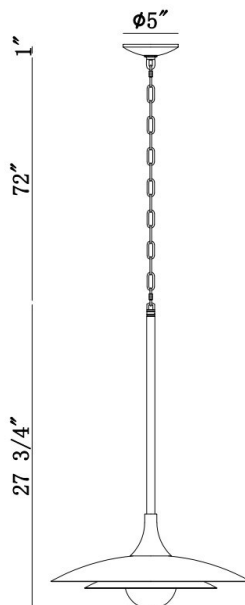

## WELSH, 18IN INTEGRATED LED PENDANT

### PRODUCT DETAILS

No.	:	46441-034
Product Color	:	MATTE GREY
Product Material	:	IRON
Shade / Accent Colour	:	WHITE
Shade / Accent Material	:	GLASS
Diameter	:	18"
Height	:	27.5"
Overall Height	:	101"
Weight	:	7.1LBS
Shade Length	:	1"
Shade Width	:	1"
Shade Height	:	10.25"
Shade Diameter	:	18"

### LIGHT SOURCE DETAILS

Number of Bulbs	:	1
Light Source	:	LED
Light Source Type	:	INTEGRATED LED
Input Voltage	:	120V
Bulb Voltage	:	120V
Socket Type	:	INTEGRATED
Wattage	:	1 X 10W
Total Wattage	:	10W
Delivered Lumens	:	448LM
Kelvin	:	3000K
CRI	:	90
Bulb Included	:	YES
Dimmable	:	YES

### TECHNICAL DETAILS

Light Direction	:	DOWN
Hanging Support Type	:	CHAIN
Hanging Support Length	:	72"
Rods Included	:	YES
Canopy / Backplate Length	:	5"
Canopy / Backplate Height	:	1"
Canopy / Backplate Width	:	5"
Canopy / Backplate Dia.	:	5"
IP Rating	:	IP22
Approval	:	<input type="checkbox"/>
Beam Angle	:	360