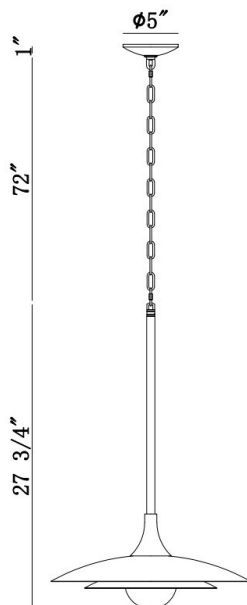

## WELSH, 18IN INTEGRATED LED PENDANT

### PRODUCT DETAILS

No.	:	46441-027
Product Color	:	MATTE BLUE
Product Material	:	IRON
Shade / Accent Colour	:	WHITE
Shade / Accent Material	:	GLASS
Diameter	:	18"
Height	:	27.5"
Overall Height	:	101"
Weight	:	7.1LBS
Shade Length	:	1"
Shade Width	:	1"
Shade Height	:	10.25"
Shade Diameter	:	18"

### LIGHT SOURCE DETAILS

Number of Bulbs	:	1
Light Source	:	LED
Light Source Type	:	INTEGRATED LED
Input Voltage	:	120V
Bulb Voltage	:	120V
Socket Type	:	INTEGRATED
Wattage	:	1 X 10W
Total Wattage	:	10W
Delivered Lumens	:	448LM
Kelvin	:	3000K
CRI	:	90
Bulb Included	:	YES
Dimmable	:	YES

### TECHNICAL DETAILS

Light Direction	:	DOWN
Hanging Support Type	:	CHAIN
Hanging Support Length	:	72"
Rods Included	:	YES
Canopy / Backplate Length	:	5"
Canopy / Backplate Height	:	1"
Canopy / Backplate Width	:	5"
Canopy / Backplate Dia.	:	5"
IP Rating	:	IP22
Approval	:	<input type="checkbox"/>
Beam Angle	:	360