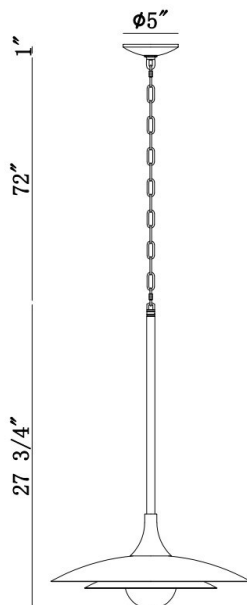

### PRODUCT DETAILS

No.	:	46441-027
Product Color	:	BLUE AND BLACK
Product Material	:	IRON
Shade / Accent Colour	:	BLUE
Shade / Accent Material	:	METAL
Length	:	18"
Width	:	18"
Diameter	:	18"
Height	:	27.5"
Overall Height	:	101"
Weight	:	10LBS
Shade Length	:	18"
Shade Width	:	18"
Shade Height	:	1.47"
Shade Diameter	:	18"

### LIGHT SOURCE DETAILS

Light Source Type	:	INTEGRATED LED
Input Voltage	:	120V
Bulb Voltage	:	120V
Total Wattage	:	10W
Delivered Lumens	:	448LM
Kelvin	:	3000K
CRI	:	95.2
Dimmable	:	YES

### TECHNICAL DETAILS

Light Direction	:	DOWN
Hanging Support Length	:	72"
Rods Included	:	YES
Canopy / Backplate Length	:	5"
Canopy / Backplate Height	:	1.25"
Canopy / Backplate Width	:	5"
Canopy / Backplate Dia.	:	5"
IP Rating	:	IP20
Location	:	DRY
Approval	:	