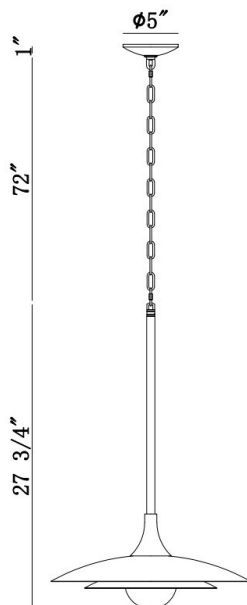

WELSH, 18IN INTEGRATED LED PENDANT

PRODUCT DETAILS

No.	:	46441-010
Product Color	:	MATTE WHITE
Product Material	:	IRON
Shade / Accent Colour	:	WHITE
Shade / Accent Material	:	GLASS
Diameter	:	18"
Height	:	27.5"
Overall Height	:	101"
Weight	:	7.1LBS
Shade Length	:	1"
Shade Width	:	1"
Shade Height	:	10.25"
Shade Diameter	:	18"

LIGHT SOURCE DETAILS

Number of Bulbs	:	1
Light Source	:	LED
Light Source Type	:	INTEGRATED LED
Input Voltage	:	120V
Bulb Voltage	:	120V
Socket Type	:	INTEGRATED
Wattage	:	1 X 10W
Total Wattage	:	10W
Delivered Lumens	:	448LM
Kelvin	:	3000K
CRI	:	90
Bulb Included	:	YES
Dimmable	:	YES

OPTIONS AVAILABLE

ITEM NO.	FINISH	SHADE
46441-010	MATTE WHITE	WHITE
46441-027	MATTE BLUE	BLUE
46441-034	MATTE GREY	GRAY
46441-041	MATTE BLACK	BLACK

TECHNICAL DETAILS

Light Direction	:	DOWN
Hanging Support Type	:	CHAIN
Hanging Support Length	:	72"
Rods Included	:	YES
Canopy / Backplate Length	:	5"
Canopy / Backplate Height	:	1"
Canopy / Backplate Width	:	5"
Canopy / Backplate Dia.	:	5"
IP Rating	:	IP22
Approval	:	<input type="checkbox"/>
Beam Angle	:	360