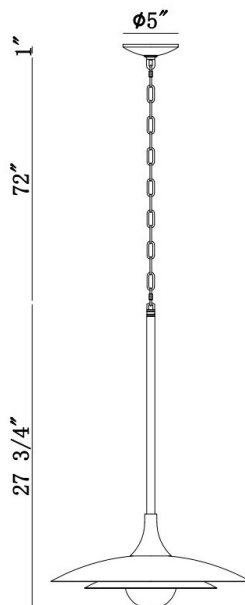

WELSH, 18IN INTEGRATED LED PENDANT

PRODUCT DETAILS

No.	:	46441-010
Product Color	:	MATTE WHITE
Product Material	:	IRON
Shade / Accent Colour	:	WHITE
Shade / Accent Material	:	GLASS
Diameter	:	18"
Height	:	27.5"
Overall Height	:	101"
Weight	:	7.1LBS
Shade Length	:	1"
Shade Width	:	1"
Shade Height	:	10.25"
Shade Diameter	:	18"

LIGHT SOURCE DETAILS

Number of Bulbs	:	1
Light Source	:	LED
Light Source Type	:	INTEGRATED LED
Input Voltage	:	120V
Bulb Voltage	:	120V
Socket Type	:	INTEGRATED
Wattage	:	1 X 10W
Total Wattage	:	10W
Delivered Lumens	:	448LM
Kelvin	:	3000K
CRI	:	90
Bulb Included	:	YES
Dimmable	:	YES

OPTIONS AVAILABLE

ITEM NO.	FINISH	SHADE
46441-010	MATTE WHITE	WHITE
46441-027	MATTE BLUE	BLUE
46441-034	MATTE GREY	GRAY
46441-041	MATTE BLACK	BLACK

TECHNICAL DETAILS

Light Direction	:	DOWN
Hanging Support Type	:	CHAIN
Hanging Support Length	:	72"
Rods Included	:	YES
Canopy / Backplate Length	:	5"
Canopy / Backplate Height	:	1"
Canopy / Backplate Width	:	5"
Canopy / Backplate Dia.	:	5"
IP Rating	:	IP22
Approval	:	
Beam Angle	:	360