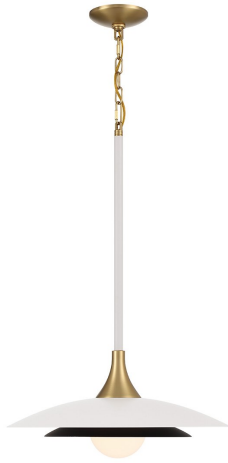

WELSH, 18IN INTEGRATED LED PENDANT

PRODUCT DETAILS

No.	:	46441-010
Product Color	:	MATTE WHITE
Product Material	:	IRON
Shade / Accent Colour	:	WHITE
Shade / Accent Material	:	GLASS
Diameter	:	18"
Height	:	27.5"
Overall Height	:	101"
Weight	:	7.1LBS
Shade Length	:	1"
Shade Width	:	1"
Shade Height	:	10.25"
Shade Diameter	:	18"

LIGHT SOURCE DETAILS

Number of Bulbs	:	1
Light Source	:	LED
Light Source Type	:	INTEGRATED LED
Input Voltage	:	120V
Bulb Voltage	:	120V
Socket Type	:	INTEGRATED
Wattage	:	1 X 10W
Total Wattage	:	10W
Delivered Lumens	:	448LM
Kelvin	:	3000K
CRI	:	90
Bulb Included	:	YES
Dimmable	:	YES

OPTIONS AVAILABLE

ITEM NO.	FINISH	SHADE
46441-010	MATTE WHITE	WHITE
46441-027	MATTE BLUE	BLUE
46441-034	MATTE GREY	GRAY
46441-041	MATTE BLACK	BLACK

TECHNICAL DETAILS

Light Direction	:	DOWN
Hanging Support Type	:	CHAIN
Hanging Support Length	:	72"
Rods Included	:	YES
Canopy / Backplate Length	:	5"
Canopy / Backplate Height	:	1"
Canopy / Backplate Width	:	5"
Canopy / Backplate Dia.	:	5"
IP Rating	:	IP22
Approval	:	
Beam Angle	:	360