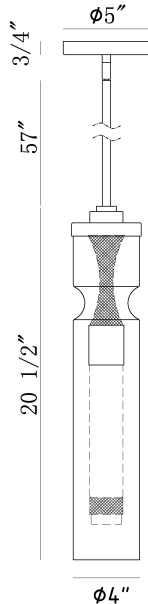

MISTERO, 21IN PENDANT

PRODUCT DETAILS

No.	:	46430-021
Product Color	:	SATIN NICKEL
Product Material	:	IRON
Shade / Accent Colour	:	CLEAR
Shade / Accent Material	:	GLASS
Length	:	4"
Width	:	4"
Diameter	:	4"
Height	:	20.5"
Overall Height	:	79"
Weight	:	7.4LBS
Shade Length	:	4"
Shade Width	:	4"
Shade Height	:	20"
Shade Diameter	:	4"

LIGHT SOURCE DETAILS

Number of Bulbs	:	1
Light Source Type	:	T10
Input Voltage	:	120V
Bulb Voltage	:	120V
Socket Type	:	E26
Wattage	:	1 X 6W
Total Wattage	:	6W
Bulb Included	:	NO
Dimmable	:	YES

TECHNICAL DETAILS

Light Direction	:	DOWN
Hanging Support Type	:	ROD
Rods Included	:	YES
Canopy / Backplate Length	:	5.25"
Canopy / Backplate Height	:	0.75"
Canopy / Backplate Width	:	5.25"
Canopy / Backplate Dia.	:	6"
Adjustable Lamp Head	:	YES
IP Rating	:	IP22
Approval	:	<input type="checkbox"/>
Beam Angle	:	360

OPTIONS AVAILABLE

ITEM NO.	FINISH	SHADE
46430-021	SATIN NICKEL	CLEAR

PROJECT INFORMATION

Job Name: Date: Type:

Comments: