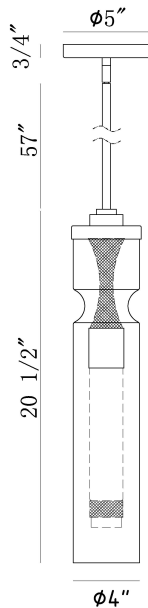

Mistero, Mistero, glass pendant

PRODUCT DETAILS

No.	:	46430-014
Product Color	:	gold
Product Material	:	Iron
Shade / Accent Colour	:	Clear
Shade / Accent Material	:	Glass
Diameter	:	4"
Height	:	20"
Overall Height	:	78.7"
Weight	:	7.4lbs
Shade Width	:	4"
Shade Height	:	20"
Shade Diameter	:	4"

LIGHT SOURCE DETAILS

Number of Bulbs	:	1
Light Source	:	Incandescent
Light Source Type	:	T10
Input Voltage	:	120V
Bulb Voltage	:	120V
Socket Type	:	E26
Wattage	:	6W
Total Wattage	:	6W
Delivered Lumens	:	627lm
Kelvin	:	3000K
CRI	:	90
Bulb Included	:	No
Dimmable	:	No

OPTIONS AVAILABLE

ITEM NO.	FINISH	SHADE
46430-014	gold	Clear
46430-021	Nickel	Clear

TECHNICAL DETAILS

Light Direction	:	Up and Down
Hanging Support Type	:	CHAIN
Hanging Support Length	:	57"
Rods Included	:	Yes
Canopy / Backplate Height	:	0.75"
Canopy / Backplate Dia.	:	5.125"
Adjustable Lamp Head	:	Yes
Location	:	Dry