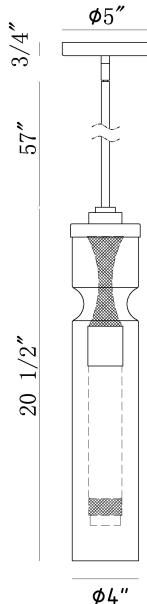

MISTERO, 21IN PENDANT

PRODUCT DETAILS

No.	:	46430-014
Product Color	:	GOLD
Product Material	:	IRON
Shade / Accent Colour	:	CLEAR
Shade / Accent Material	:	GLASS
Length	:	4"
Width	:	4"
Diameter	:	4"
Height	:	20.5"
Overall Height	:	79"
Weight	:	7.4LBS
Shade Length	:	4"
Shade Width	:	4"
Shade Height	:	20"
Shade Diameter	:	4"

LIGHT SOURCE DETAILS

Number of Bulbs	:	1
Light Source Type	:	T10
Input Voltage	:	120V
Bulb Voltage	:	120V
Socket Type	:	E26
Wattage	:	1 X 6W
Total Wattage	:	6W
Bulb Included	:	NO
Dimmable	:	YES

OPTIONS AVAILABLE

ITEM NO.	FINISH	SHADE
46430-014	GOLD	CLEAR
46430-021	SATIN NICKEL	CLEAR

TECHNICAL DETAILS

Light Direction	:	DOWN
Hanging Support Type	:	ROD
Rods Included	:	YES
Canopy / Backplate Length	:	5.25"
Canopy / Backplate Height	:	0.75"
Canopy / Backplate Width	:	5.25"
Canopy / Backplate Dia.	:	6"
Adjustable Lamp Head	:	YES
IP Rating	:	IP22
Approval	:	
Beam Angle	:	360