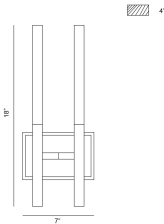

Benicio, BENICIO, CRYSTAL 2LT VTY

PRODUCT DETAILS

No.	:	46426-031
Product Color	:	Brushed gold
Product Material	:	steel+aluminum
Shade / Accent Colour	:	Clear
Shade / Accent Material	:	Crystal
Width	:	7"
Height	:	18"
Ext	:	3.5"
Weight	:	4.3lbs
Shade Length	:	0.98"
Shade Width	:	0.98"
Shade Height	:	9.8"

OPTIONS AVAILABLE

ITEM NO.	FINISH	SHADE
46426-017	Matt black	Clear
46426-024	Polished nickel	Clear
46426-031	Brushed gold	Clear

TECHNICAL DETAILS

Canopy / Backplate Height	:	1.25"
Canopy / Backplate Width	:	4.75"
Location	:	Damp