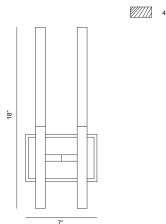

Benicio, BENICIO, CRYSTAL 2LT VTY

PRODUCT DETAILS

| | | |
|-------------------------|---|-----------------|
| No. | : | 46426-024 |
| Product Color | : | Polished nickel |
| Product Material | : | steel+aluminum |
| Shade / Accent Colour | : | Clear |
| Shade / Accent Material | : | Crystal |
| Width | : | 7" |
| Height | : | 18" |
| Ext | : | 3.5" |
| Weight | : | 4.3lbs |
| Shade Length | : | 0.98" |
| Shade Width | : | 0.98" |
| Shade Height | : | 9.8" |

TECHNICAL DETAILS

| | | |
|---------------------------|---|-------|
| Canopy / Backplate Height | : | 1.25" |
| Canopy / Backplate Width | : | 4.75" |
| Location | : | Damp |

PROJECT INFORMATION

 Job Name: Date: Type: