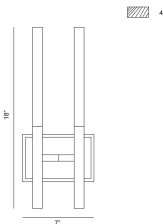

### PRODUCT DETAILS

No.	:	46426-017
Product Color	:	BLACK
Product Material	:	STEEL+ALUMINUM
Shade / Accent Colour	:	CLEAR PRISM
Shade / Accent Material	:	GLASS
Length	:	7"
Width	:	3.5"
Height	:	18"
Overall Height	:	18"
Ext	:	3.5"
Weight	:	2LBS
Shade Length	:	1"
Shade Width	:	1"
Shade Height	:	10"

### TECHNICAL DETAILS

Light Direction	:	UP AND DOWN
Canopy / Backplate Length	:	7"
Canopy / Backplate Height	:	1.25"
Canopy / Backplate Width	:	4.75"
Driver	:	NOVBO
IP Rating	:	IP44
Location	:	DAMP
Approval	:	