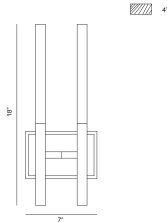

No. : 46426-017
Product Color : MATTE BLACK
Product Material : STEEL+ALUMINUM
Shade / Accent Colour : CLEAR
Shade / Accent Material : GLASS
Length : 7"
Width : 3.5"
Height : 18"
Overall Height : 18"
Ext : 4"
Weight : 2LBS
Shade Length : 1"
Shade Width : 1"
Shade Height : 10"

OPTIONS AVAILABLE

ITEM NO.	FINISH	SHADE
46426-017	MATTE BLACK	CLEAR PRISM

TECHNICAL DETAILS

Light Direction : UP AND DOWN
Hanging Support Type : J-BOX
Canopy / Backplate Length : 7"
Canopy / Backplate Height : 5"
Canopy / Backplate Width : 1.25"
Driver : NOVBO
IP Rating : IP22
Approval :
Beam Angle : 360