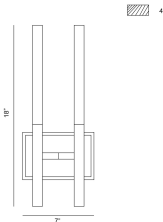

BENICIO, 2-LIGHT 18IN INTEGRATED LED WALL SCONCE

PRODUCT DETAILS

No.	:	46426-017
Product Color	:	MATTE BLACK
Product Material	:	STEEL+ALUMINUM
Shade / Accent Colour	:	CLEAR
Shade / Accent Material	:	GLASS
Length	:	7"
Width	:	3.5"
Height	:	18"
Overall Height	:	18"
Ext	:	4"
Weight	:	2LBS
Shade Length	:	1"
Shade Width	:	1"
Shade Height	:	10"

OPTIONS AVAILABLE

ITEM NO.	FINISH	SHADE
46426-017	MATTE BLACK	CLEAR PRISM
46426-024	POLISHED NICKEL	CLEAR PRISM
46426-031	GOLD	CLEAR PRISM

TECHNICAL DETAILS

Light Direction	:	UP AND DOWN
Hanging Support Type	:	J-BOX
Canopy / Backplate Length	:	7"
Canopy / Backplate Height	:	5"
Canopy / Backplate Width	:	1.25"
Driver	:	NOVBO
IP Rating	:	IP22
Approval	:	
Beam Angle	:	360