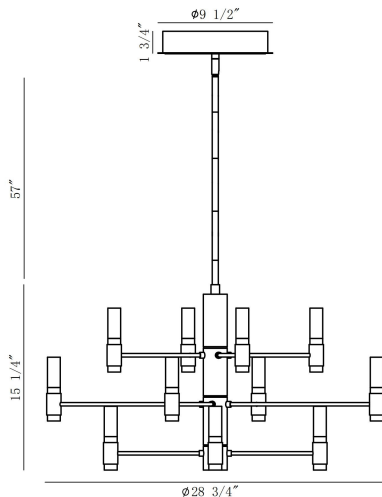

ALBANY, ALBANY

PRODUCT DETAILS

No.	:	46353-016
Product Color	:	BLACK AND BRASS
Product Material	:	IRON
Shade / Accent Colour	:	FROSTED ETCHED
Shade / Accent Material	:	ACRYLIC
Length	:	31.25"
Width	:	31.25"
Diameter	:	31.25"
Height	:	15.25"
Overall Height	:	75.3"
Weight	:	16LBS
Shade Length	:	1"
Shade Width	:	1"
Shade Height	:	2.5"
Shade Diameter	:	1"

LIGHT SOURCE DETAILS

Number of Bulbs	:	12
Light Source	:	LED
Light Source Type	:	LED
Input Voltage	:	120V
Bulb Voltage	:	120V
Socket Type	:	LED
Wattage	:	4.5W
Total Wattage	:	54W
Delivered Lumens	:	1283LM
Kelvin	:	3000K
CRI	:	90
Bulb Included	:	YES
Dimmable	:	YES

OPTIONS AVAILABLE

ITEM NO.	FINISH	SHADE
46353-016	BLACK AND BRASS	FROSTED ETCHED

TECHNICAL DETAILS

Light Direction	:	UP AND DOWN
Hanging Support Type	:	ROD
Hanging Support Length	:	57"
Rods Included	:	YES
Canopy / Backplate Length	:	9"
Canopy / Backplate Height	:	1.75"
Canopy / Backplate Width	:	9"
Canopy / Backplate Dia.	:	9"
Driver	:	YES
IP Rating	:	IP20
Location	:	DRY
Approval	:	