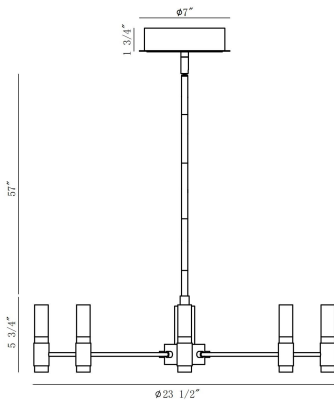

ALBANY, ALBANY

PRODUCT DETAILS

No.	:	46352-019
Product Color	:	BLACK AND BRASS
Product Material	:	IRON
Shade / Accent Colour	:	FROSTED ETCHED
Shade / Accent Material	:	ACRYLIC
Length	:	23.5"
Width	:	23.5"
Diameter	:	23.5"
Height	:	5.75"
Overall Height	:	66"
Weight	:	12LBS
Shade Length	:	1"
Shade Width	:	1"
Shade Height	:	2.5"
Shade Diameter	:	1"

LIGHT SOURCE DETAILS

Number of Bulbs	:	8
Light Source	:	LED
Light Source Type	:	LED
Input Voltage	:	120V
Bulb Voltage	:	24V
Socket Type	:	LED
Wattage	:	38W
Total Wattage	:	304W
Delivered Lumens	:	890LM
Kelvin	:	3000K
CRI	:	90
Bulb Included	:	YES
Dimmable	:	YES

OPTIONS AVAILABLE

ITEM NO.	FINISH	SHADE
46352-019	BLACK AND BRASS	FROSTED ETCHED

TECHNICAL DETAILS

Light Direction	:	UP AND DOWN
Hanging Support Type	:	ROD
Hanging Support Length	:	57"
Rods Included	:	YES
Canopy / Backplate Length	:	7"
Canopy / Backplate Height	:	1.75"
Canopy / Backplate Width	:	7"
Canopy / Backplate Dia.	:	7"
Driver	:	YES
IP Rating	:	IP20
Location	:	DRY
Approval	:	