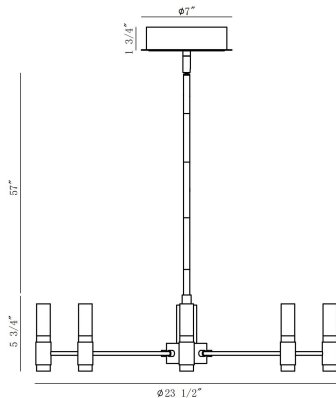

### PRODUCT DETAILS

|                         |   |                 |
|-------------------------|---|-----------------|
| No.                     | : | 46352-019       |
| Product Color           | : | BRASS-BLACK MIX |
| Product Material        | : | METAL           |
| Shade / Accent Colour   | : | WHITE           |
| Shade / Accent Material | : | ACRYLIC         |
| Length                  | : | 23.5"           |
| Width                   | : | 23.5"           |
| Diameter                | : | 23.5"           |
| Height                  | : | 5.75"           |
| Overall Height          | : | 66"             |
| Weight                  | : | 9.9LBS          |
| Shade Length            | : | 1"              |
| Shade Width             | : | 1"              |
| Shade Height            | : | 2.5"            |
| Shade Diameter          | : | 1"              |

### TECHNICAL DETAILS

|                           |   |                          |
|---------------------------|---|--------------------------|
| Light Direction           | : | UP AND DOWN              |
| Hanging Support Type      | : | ROD                      |
| Rods Included             | : | YES                      |
| Canopy / Backplate Length | : | 7"                       |
| Canopy / Backplate Height | : | 1.75"                    |
| Canopy / Backplate Width  | : | 7"                       |
| Canopy / Backplate Dia.   | : | 7"                       |
| Driver                    | : | YES                      |
| IP Rating                 | : | IP22                     |
| Approval                  | : | <input type="checkbox"/> |
| Beam Angle                | : | 360                      |