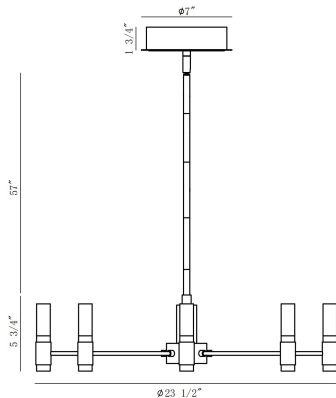

ALBANY, 8-LIGHT 24IN INTEGRATED LED PENDANT CHANDELIER

PRODUCT DETAILS

No.	:	46352-019
Product Color	:	BRASS-BLACK MIX
Product Material	:	IRON
Shade / Accent Colour	:	WHITE
Shade / Accent Material	:	ACRYLIC
Length	:	23.5"
Width	:	23.5"
Diameter	:	23.5"
Height	:	5.75"
Overall Height	:	66"
Weight	:	9.9LBS
Shade Length	:	1"
Shade Width	:	1"
Shade Height	:	2.5"
Shade Diameter	:	1"

LIGHT SOURCE DETAILS

Number of Bulbs	:	8 / 16
Light Source	:	LED
Light Source Type	:	LED / INTEGRATED LED
Input Voltage	:	120V
Bulb Voltage	:	24V
Socket Type	:	LED / INTEGRATED
Wattage	:	8 X 38 / 16 X 2.375W
Total Wattage	:	304 / 38W
Delivered Lumens	:	1710LM
Kelvin	:	3000K
CRI	:	90
Bulb Included	:	YES
Dimmable	:	YES

OPTIONS AVAILABLE

ITEM NO.	FINISH	SHADE
46352-019	BRASS-BLACK MIX	FROSTED ETCHED

TECHNICAL DETAILS

Light Direction	:	UP AND DOWN
Hanging Support Type	:	ROD
Rods Included	:	YES
Canopy / Backplate Length	:	7"
Canopy / Backplate Height	:	1.75"
Canopy / Backplate Width	:	7"
Canopy / Backplate Dia.	:	7"
Driver	:	YES
IP Rating	:	IP22
Approval	:	
Beam Angle	:	360