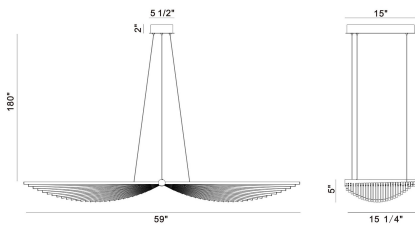

SERAPH, 59IN INTEGRATED LED GRAND CHANDELIER

PRODUCT DETAILS

No.	:	46344-035
Product Color	:	MATTE WHITE
Product Material	:	METAL
Shade / Accent Colour	:	WHITE
Shade / Accent Material	:	ACRYLIC
Length	:	59"
Width	:	15.25"
Height	:	5"
Overall Height	:	186.22"
Weight	:	14.1LBS

LIGHT SOURCE DETAILS

Number of Bulbs	:	1
Light Source	:	LED
Light Source Type	:	INTEGRATED LED / LED
Input Voltage	:	120V
Bulb Voltage	:	120V
Socket Type	:	INTEGRATED / LED
Wattage	:	1 X 100W
Total Wattage	:	100W
Delivered Lumens	:	2059LM
Kelvin	:	3000K
CRI	:	90
Bulb Included	:	YES
Dimmable	:	YES

OPTIONS AVAILABLE

ITEM NO.	FINISH	SHADE
46344-014	MATTE BLACK	
46344-021	MATTE GOLD	
46344-035	MATTE WHITE	WHITE

TECHNICAL DETAILS

Light Direction	:	DOWN
Hanging Support Type	:	AIRCRAFT CABLE
Hanging Support Length	:	96"
Rods Included	:	NO
Canopy / Backplate Length	:	15"
Canopy / Backplate Height	:	2"
Canopy / Backplate Width	:	5.5"
Driver	:	YES
IP Rating	:	IP22
Location	:	DRY
Approval	:	
Beam Angle	:	360