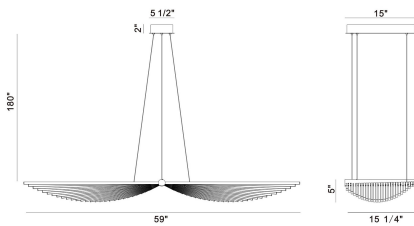

SERAPH, 59IN INTEGRATED LED GRAND CHANDELIER

PRODUCT DETAILS

No.	:	46344-014
Product Color	:	MATTE BLACK
Product Material	:	IRON
Shade / Accent Colour	:	WHITE
Shade / Accent Material	:	ACRYLIC
Length	:	59"
Width	:	15.25"
Height	:	5"
Overall Height	:	186.22"
Weight	:	14.1LBS

LIGHT SOURCE DETAILS

Number of Bulbs	:	1
Light Source	:	LED
Light Source Type	:	INTEGRATED LED / LED
Input Voltage	:	120V
Bulb Voltage	:	120V
Socket Type	:	INTEGRATED / LED
Wattage	:	1 X 100W
Total Wattage	:	100W
Delivered Lumens	:	2059LM
Kelvin	:	3000K
CRI	:	90
Bulb Included	:	YES
Dimmable	:	YES

OPTIONS AVAILABLE

ITEM NO.	FINISH	SHADE
46344-014	MATTE BLACK	
46344-021	MATTE GOLD	
46344-035	MATTE WHITE	WHITE

TECHNICAL DETAILS

Light Direction	:	DOWN
Hanging Support Type	:	AIRCRAFT CABLE
Rods Included	:	NO
Canopy / Backplate Length	:	15"
Canopy / Backplate Height	:	2"
Canopy / Backplate Width	:	5.5"
Driver	:	YES
IP Rating	:	IP22
Location	:	DRY
Approval	:	<input type="checkbox"/>
Beam Angle	:	360