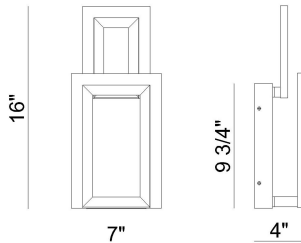

### PRODUCT DETAILS

No.	:	45908-024
Product Color	:	MATTE BLACK
Product Material	:	ALUMINUM
Shade / Accent Colour	:	WHITE
Shade / Accent Material	:	ACRYLIC
Length	:	7"
Width	:	4"
Height	:	16"
Overall Height	:	16"
Ext	:	4"
Weight	:	3.9LBS

### TECHNICAL DETAILS

Hanging Support Type	:	J-BOX
Canopy / Backplate Length	:	5.5"
Canopy / Backplate Height	:	9.75"
Canopy / Backplate Width	:	1.5"
Driver	:	LD024D-VA10024-M28
IP Rating	:	IP22
Approval	:	
Beam Angle	:	360