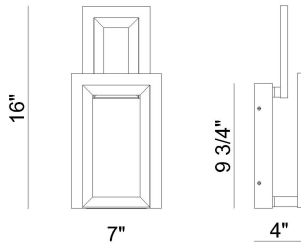

## INIZIO, INIZIO, WALL SCONCE

### PRODUCT DETAILS

No.	:	45908-024
Product Color	:	BLACK
Product Material	:	ALUMINUM
Shade / Accent Colour	:	FROSTED WHITE
Shade / Accent Material	:	ACRYLIC
Length	:	7"
Width	:	4"
Height	:	16"
Overall Height	:	16"
Ext	:	4"
Weight	:	4LBS

### TECHNICAL DETAILS

Light Direction	:	MULTI
Canopy / Backplate Length	:	9.75"
Canopy / Backplate Height	:	1.5"
Canopy / Backplate Width	:	5.5"
Driver	:	LD024D-VA10024-M28
IP Rating	:	IP20
Location	:	DRY
Approval	:	