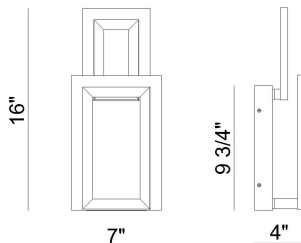

### PRODUCT DETAILS

No.	:	45908-019
Product Color	:	MATTE GOLD
Product Material	:	ALUMINUM
Shade / Accent Colour	:	WHITE
Shade / Accent Material	:	ACRYLIC
Length	:	7"
Width	:	4"
Height	:	16"
Overall Height	:	16"
Ext	:	4"
Weight	:	3.9LBS

### TECHNICAL DETAILS

Hanging Support Type	:	J-BOX
Canopy / Backplate Length	:	5.5"
Canopy / Backplate Height	:	9.75"
Canopy / Backplate Width	:	1.5"
Driver	:	LD024D-VA10024-M28
IP Rating	:	IP22
Approval	:	
Beam Angle	:	360